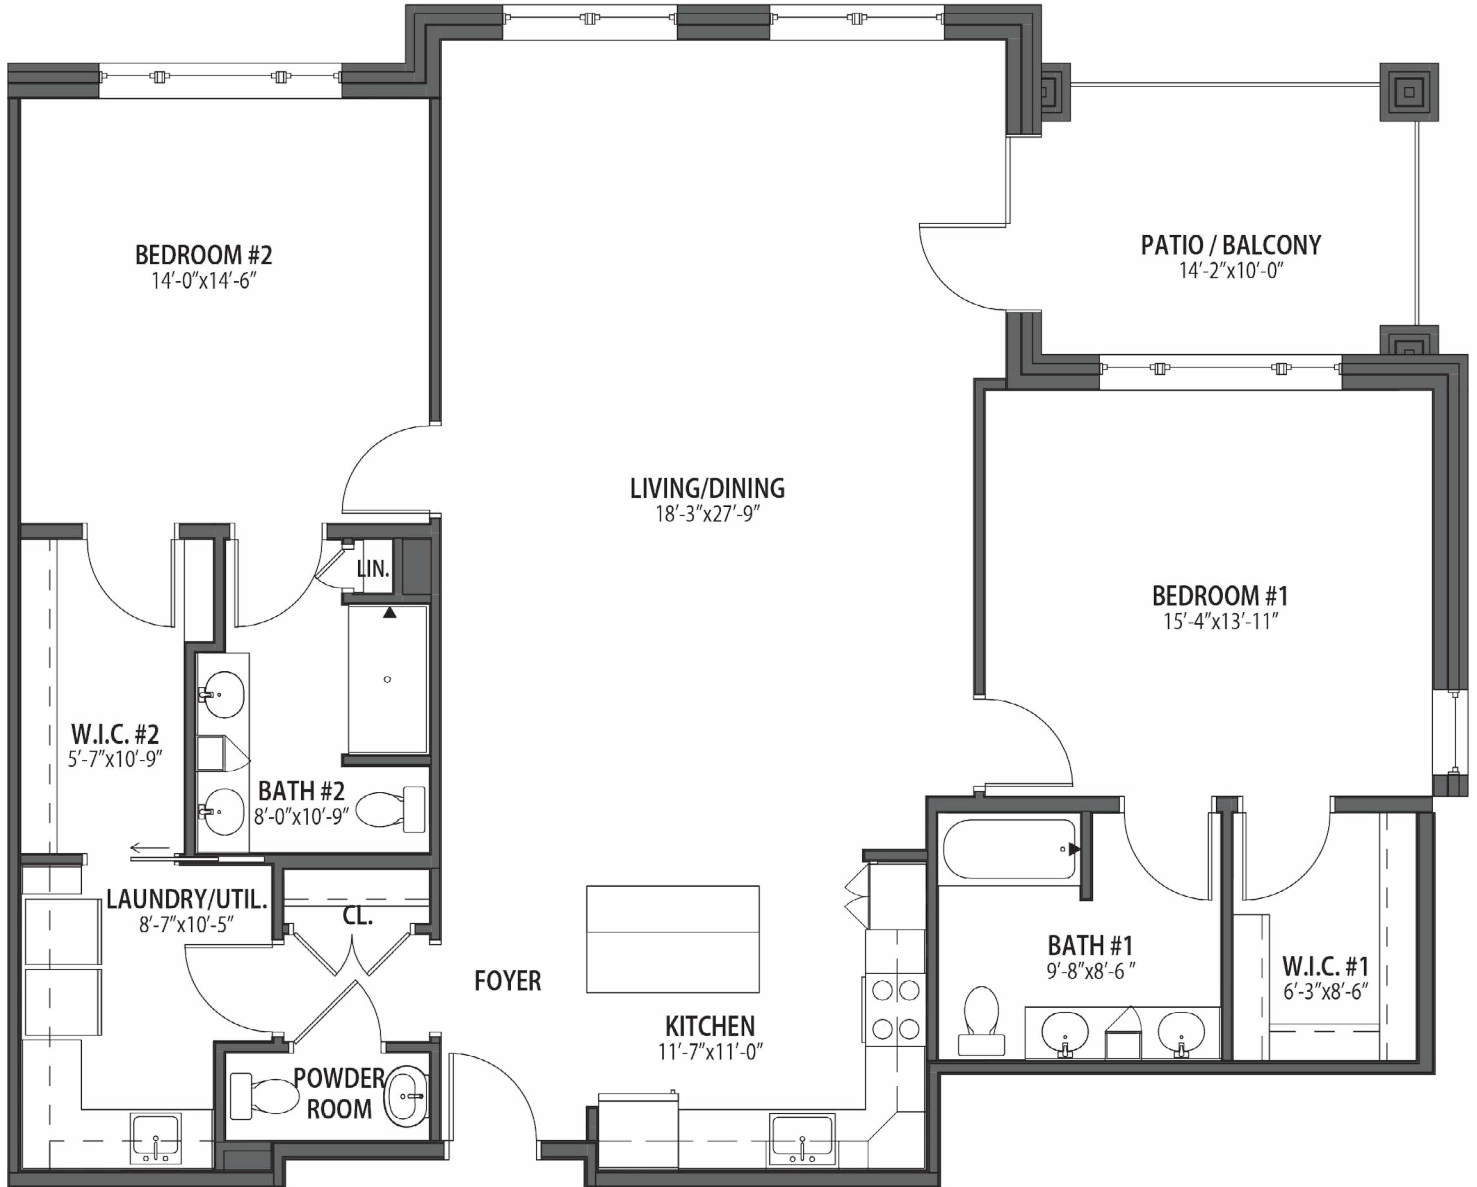

# BayberryFloor Plan

2 Bedroom/2.5 Bath

1,602 SF

Note: Floor plans illustrate a general plan which is subject to future change and revisions. Dimensions, boundaries and position locations are for illustrative purposes only and are not intended to be exact. Square footages are approximate.