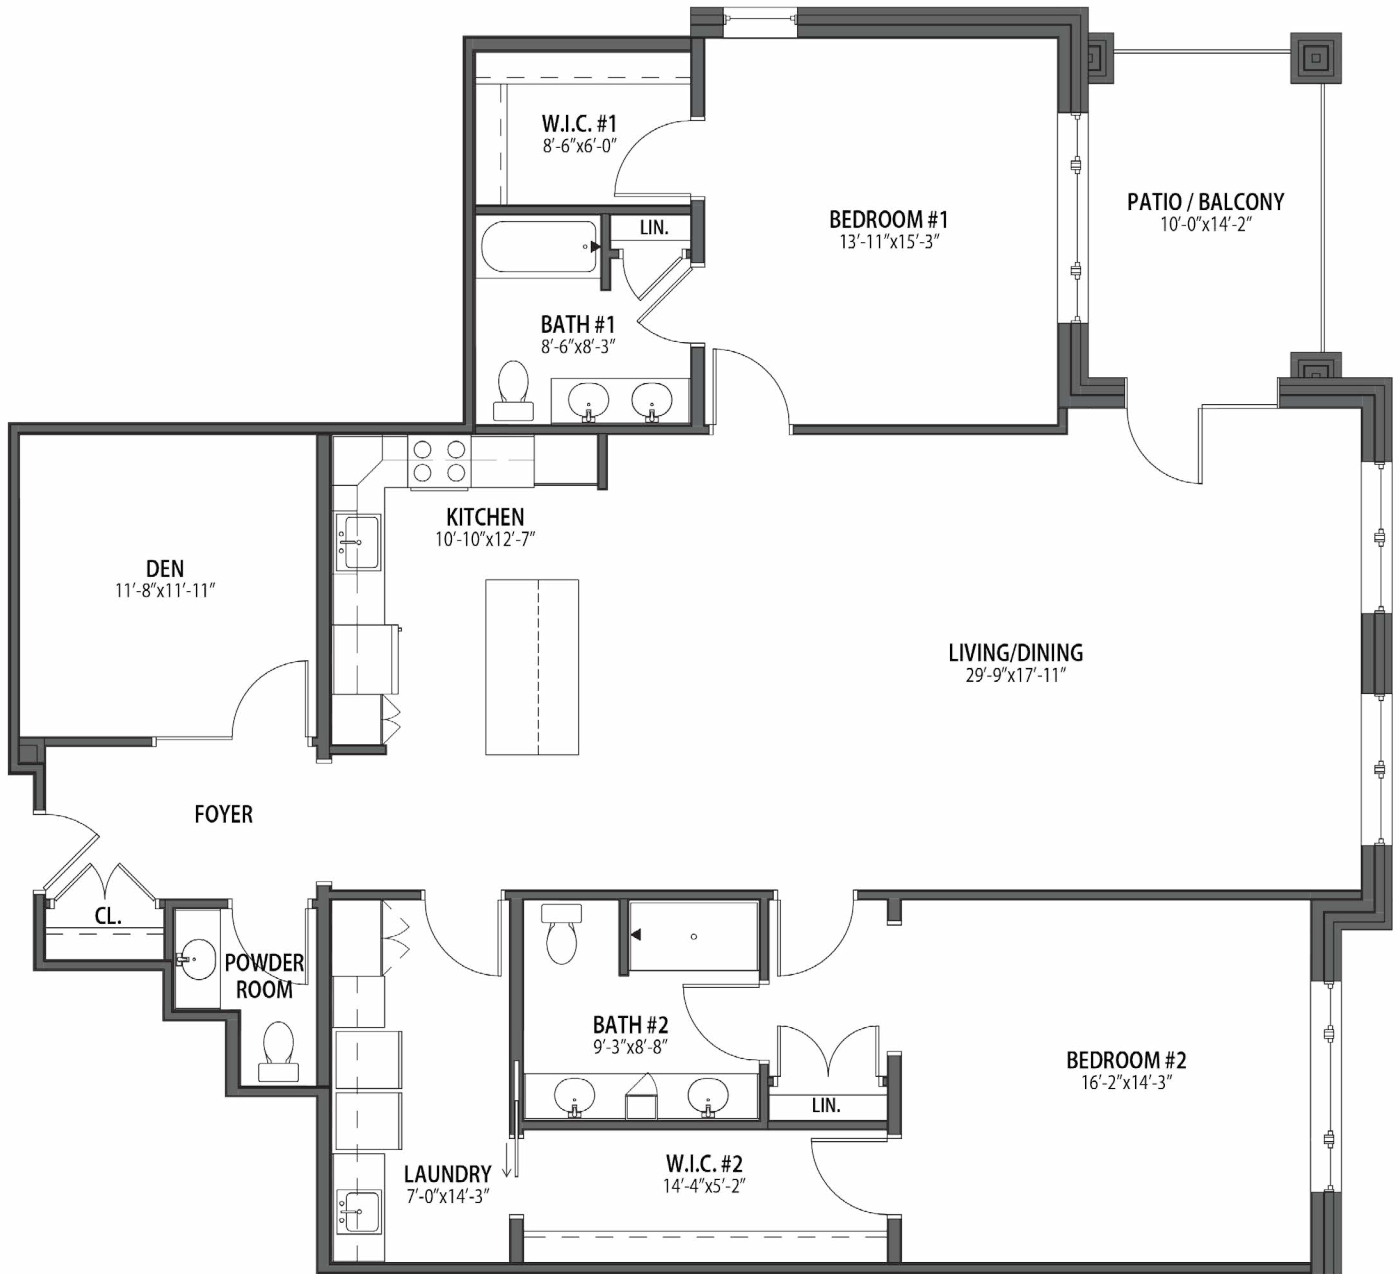

# Cardinal Floor Plan

## 2 Bedroom with Den/2.5 Bath

1,946 SF

Note: Floor plans illustrate a general plan which is subject to future change and revisions. Dimensions, boundaries and position locations are for illustrative purposes only and are not intended to be exact. Square footages are approximate.