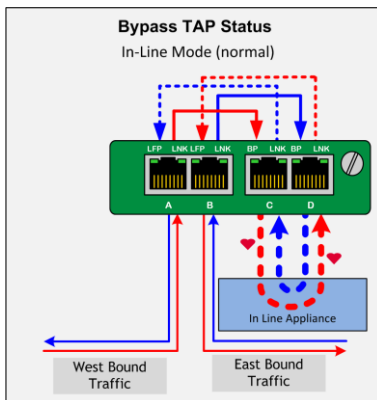

1 Gigabit Bypass TAP Solution (4) Separate Media Bypasses Modular

Traffic Flow

Works with Tipping Point

- S2600NX
- S5200NX
- S6200NX
- S7100NX
- S7500NX

If your customer requires

- 100% Network Uptime
- Ability to take Tipping Point appliance off-line anytime
 - For maintenance and upgrades
 - Troubleshooting
 - Replace or reboot anytime
- Configurable bypass TAP - breakout, aggregation, regeneration or bypass mode

Part Numbers:

Chassis

- M1G1ACS 1U Modular Chassis, Dual AC PSU – supports 4 TAP Modules
- M1G1DCS 1U Modular Chassis, Dual DC -48vdc PSU – supports 4 TAP Modules

Breakout, Aggregation, Regeneration/Span, Bypass TAP Modules

- M1GCCBP 1Gbps 2 Copper RJ-45 TAP Ports / 2 Copper RJ-45 Monitoring Ports
- M1GCSBP 1Gbps 2 Copper RJ-45 TAP Ports / 2 SFP Monitoring Ports
- M1GMCBP 1Gbps 2 Multi Mode Fiber TAPs / 2 Copper RJ-45 Monitoring Port
- M1GMSBP 1Gbps 2 Multi Mode Fiber TAPs / 2 SFP Monitoring Ports
- M1GSCBP 1Gbps 2 Single Mode Fiber TAPs / 2 Copper RJ-45 Monitoring Port
- M1GSSBP 1Gbps 2 Single Mode Fiber TAPs / 2 SFP Monitoring Ports