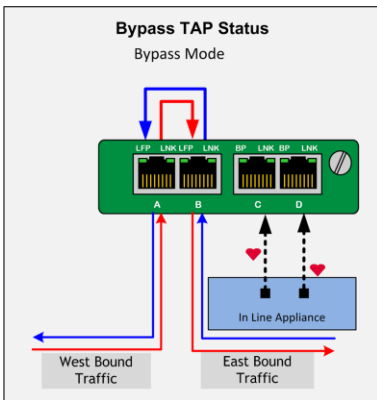

1 Gigabit Bypass TAP Solution (4) Separate Media Bypasses Modular

Traffic Flow

Works with Tipping Point

- S2600NX
- S5200NX
- S6200NX
- S7100NX
- S7500NX

If your customer requires

- 100% Network Uptime
- Ability to take Tipping Point appliance off-line anytime
 - For maintenance and upgrades
 - Troubleshooting
 - Replace or reboot anytime
- Configurable bypass TAP - breakout, aggregation, regeneration or bypass mode

Part Numbers:

Chassis

- M1G1ACS 1U Modular Chassis, Dual AC PSU – supports 4 TAP Modules
- M1G1DCS 1U Modular Chassis, Dual DC -48vdc PSU – supports 4 TAP Modules

Breakout, Aggregation, Regeneration/Span, Bypass TAP Modules

- M1GCCBP 1Gbps 2 Copper RJ-45 TAP Ports / 2 Copper RJ-45 Monitoring Ports
- M1GCSBP 1Gbps 2 Copper RJ-45 TAP Ports / 2 SFP Monitoring Ports
- M1GMCBP 1Gbps 2 Multi Mode Fiber TAPs / 2 Copper RJ-45 Monitoring Port
- M1GMSBP 1Gbps 2 Multi Mode Fiber TAPs / 2 SFP Monitoring Ports
- M1GSCBP 1Gbps 2 Single Mode Fiber TAPs / 2 Copper RJ-45 Monitoring Port
- M1GSSBP 1Gbps 2 Single Mode Fiber TAPs / 2 SFP Monitoring Ports