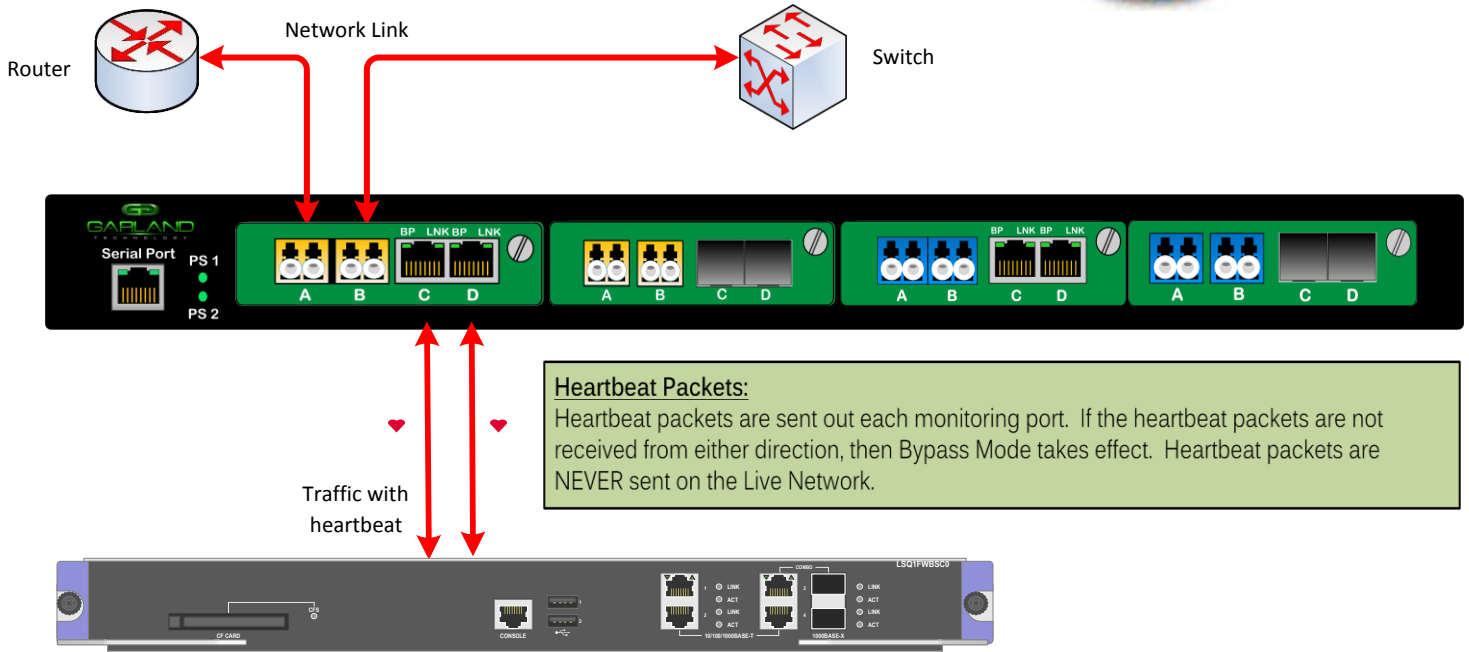

1 Gigabit Bypass TAP Solution (4) Separate Media Bypasses Modular

Traffic Flow

Works with Tipping Point

- S2600NX
- S5200NX
- S6200NX
- S7100NX
- S7500NX

If your customer requires

- 100% Network Uptime
- Ability to take Tipping Point appliance off-line anytime
 - For maintenance and upgrades
 - Troubleshooting
 - Replace or reboot anytime
- Configurable bypass TAP - breakout, aggregation, regeneration or bypass mode

Part Numbers:

Chassis

- M1G1ACS 1U Modular Chassis, Dual AC PSU – supports 4 TAP Modules
- M1G1DCS 1U Modular Chassis, Dual DC -48vdc PSU – supports 4 TAP Modules

Breakout, Aggregation, Regeneration/Span, Bypass TAP Modules

- M1GCCBP 1Gbps 2 Copper RJ-45 TAP Ports / 2 Copper RJ-45 Monitoring Ports
- M1GCSBP 1Gbps 2 Copper RJ-45 TAP Ports / 2 SFP Monitoring Ports
- M1GMCBP 1Gbps 2 Multi Mode Fiber TAPs / 2 Copper RJ-45 Monitoring Port
- M1GMSBP 1Gbps 2 Multi Mode Fiber TAPs / 2 SFP Monitoring Ports
- M1GSCBP 1Gbps 2 Single Mode Fiber TAPs / 2 Copper RJ-45 Monitoring Port
- M1GSSBP 1Gbps 2 Single Mode Fiber TAPs / 2 SFP Monitoring Ports