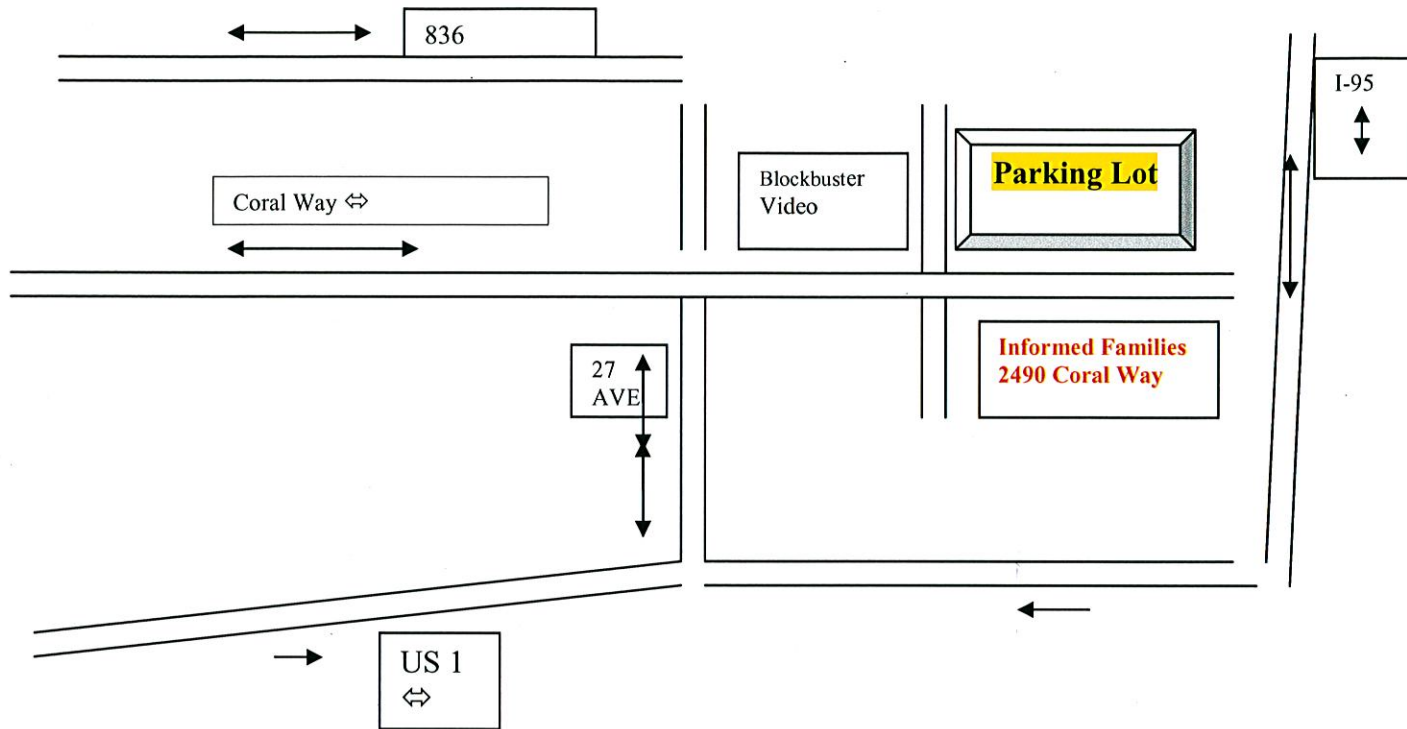

### Map

### Alternate Routes

#### From North

You may go South on 27 AVE all the way to intersection of 27 AVE SW and Coral Way,  
-When reaching intersection on 27 Ave and Coral Way (22 SW Street), Turn Left at traffic light

-Stay in left lane to immediately turn left again at the first intersection and park in lot across from Blockbuster Video

-Informed Families is across the street. Please use crosswalk

2490 Coral Way  
Miami, FL 33145  
(305) 856-4886