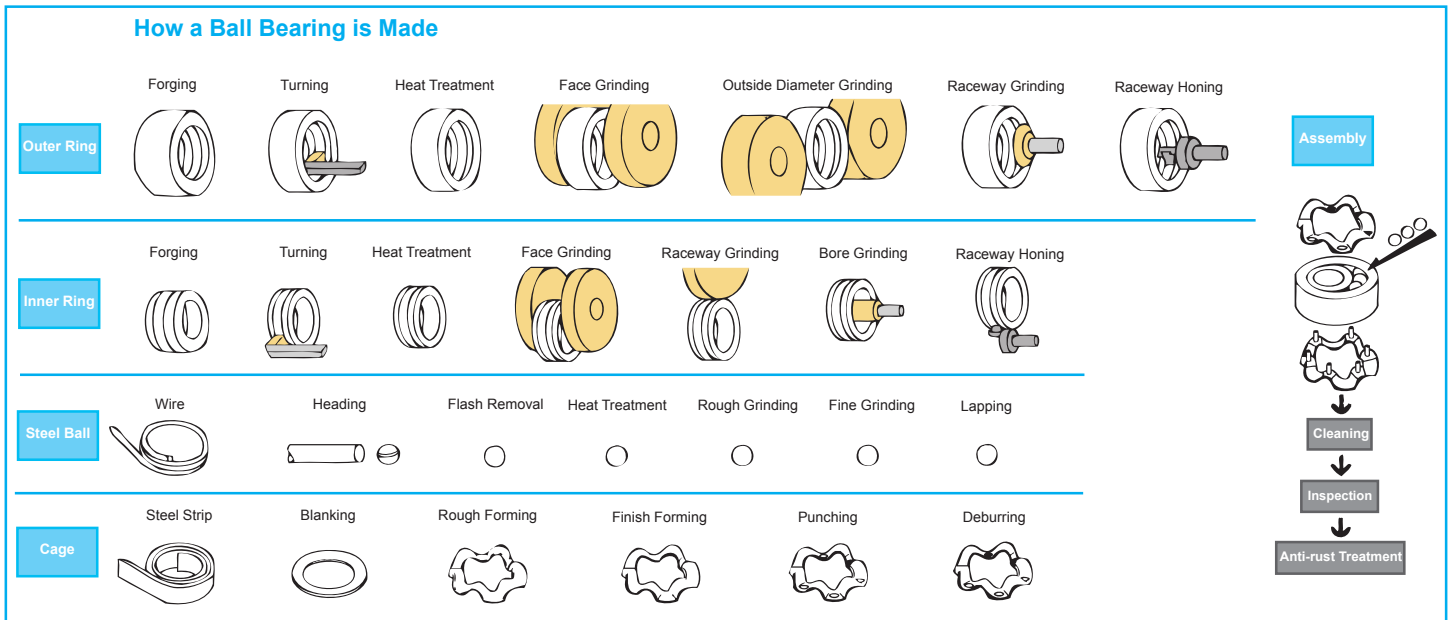

Action Bearing

A Division of Bearing Enterprises, Inc.

201 Brighton Avenue
Boston, MA 02134
800-225-4587
Fax: 800-252-1996

“Over the years thousands of people (well, maybe hundreds) have asked us how a Ball Bearing is made. We hope this chart sheds some light on this mysterious process.”

www.actionbearing.com

Emerson Bearing

A Division of Bearing Enterprises, Inc.

201 Brighton Avenue
Boston, MA 02134
800-225-4587
Fax: 800-252-1996

“Over the years thousands of people (well, maybe hundreds) have asked us how a Ball Bearing is made. We hope this chart sheds some light on this mysterious process.”