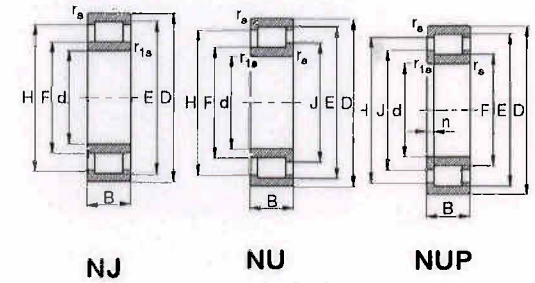

Action Bearing
Service. Inventory. Solutions.