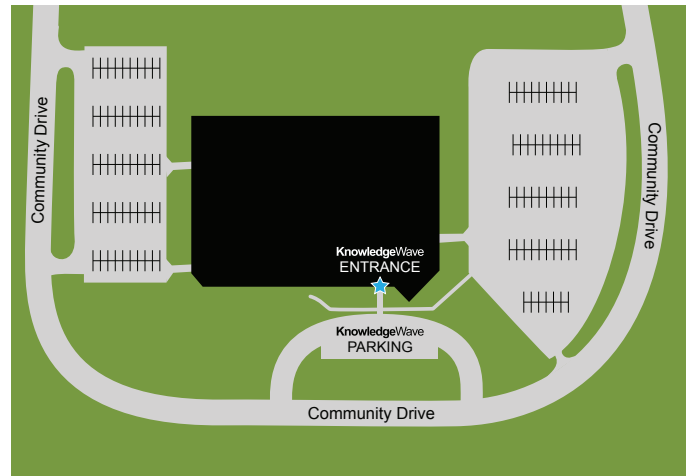

Address

30 Community Drive, Suite 5
 South Burlington, Vermont 05403

Toll Free: (800) 831-8449
 Direct: (802) 864-0456
 Email: education@knowledgewave.com

IMPORTANT: Our building is huge. Please use the SOUTH entrance. Beware: GPS doesn't always bring you to the right entrance!

IF YOU ARE COMING NORTH ON INTERSTATE 89

- Take I-89 North to exit 12
- Take a right onto Route 2A
- At the next light take a left on Marshall Ave
- Follow Marshall Avenue for 2 miles
- At the all-way stop, take a left on Community Dr
- Go 0.5 mi until you see the sign for KnowledgeWave at the SOUTH entrance

IF YOU ARE COMING SOUTH ON INTERSTATE 89

- Take I-89 South to exit 14 E
- Follow Route 2 (Williston Rd) east for 2 miles, through 5 lights
- At the sixth light, take a right on Kennedy Dr
- At the first light take a left on Kimball Ave
- Go 0.7 mi
- Take a right on Community Dr
- Go 0.5 mi until you see the sign for KnowledgeWave at the SOUTH entrance

IF YOU ARE COMING NORTH ON ROUTE 7

- From Route 7, take 189.
- Take the Dorset Street exit
- At the light, go straight on Kennedy Dr
- Go 1.5 mi, through 2 more lights
- At the third light go right on Kimball Ave
- Go 0.7 mi
- Take a right on Community Dr
- Go 0.5 mi until you see the sign for KnowledgeWave at the SOUTH entrance