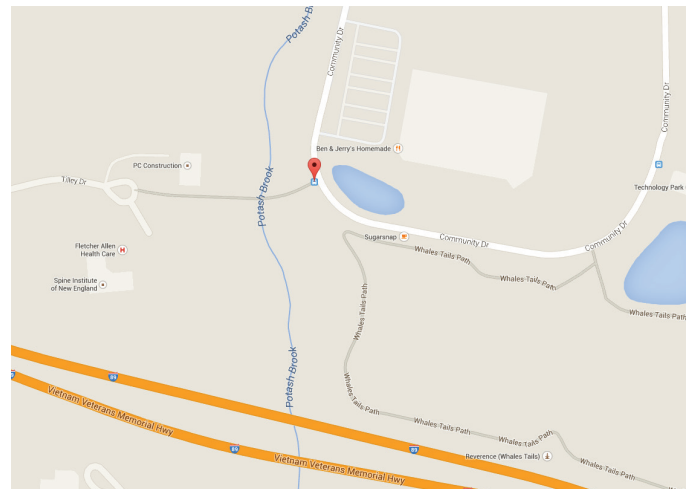

Address

30 Community Drive, Suite 5
 South Burlington, Vermont 05403

Toll Free: (800) 831-8449
 Direct: (802) 864-0456
 Email: education@knowledgewave.com

IMPORTANT: Our building is huge. Please use the SOUTH entrance. Beware: GPS doesn't always bring you to the right entrance!

IF YOU ARE COMING NORTH ON INTERSTATE 89

- Take I-89 North to exit 12
- Take a right onto Route 2A
- At the next light take a left on Marshall Ave
- Follow Marshall Avenue for 2 miles
- At the all-way stop, take a left on Community Dr
- Go 0.5 mi until you see the sign for KnowledgeWave at the SOUTH entrance

IF YOU ARE COMING SOUTH ON INTERSTATE 89

- Take I-89 South to exit 14 E
- Follow Route 2 (Williston Rd) east for 2 miles, through 5 lights
- At the sixth light, take a right on Kennedy Dr
- At the first light take a left on Kimball Ave
- Go 0.7 mi
- Take a right on Community Dr
- Go 0.5 mi until you see the sign for KnowledgeWave at the SOUTH entrance

IF YOU ARE COMING NORTH ON ROUTE 7

- From Route 7, take 189.
- Take the Dorset Street exit
- At the light, go straight on Kennedy Dr
- Go 1.5 mi, through 2 more lights
- At the third light go right on Kimball Ave
- Go 0.7 mi
- Take a right on Community Dr
- Go 0.5 mi until you see the sign for KnowledgeWave at the SOUTH entrance