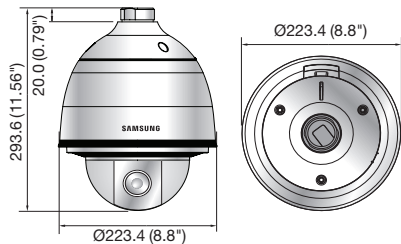

SNP-5430H/5430

1.3Megapixel HD 43x Network PTZ Dome Camera

SNP-5430H

SNP-5430

Key Features

- Max. 1.3M (1280 x 1024) resolution
- 16 : 9 HD (720p) resolution support
- 3.5 ~ 150.5mm (43x) optical zoom, 16x digital zoom
- H.264, MJPEG dual codec, Multiple streaming
- Day & Night (ICR), WDR (120dB)
- Auto tracking, Intelligent video analytics
- PoE+, SD/SDHC/SDXC memory slot, Bi-directional audio support
- IP66 (SNP-5430H) / IK10 (SNP-5430H, SNP-5430 + SHP-3701H only)

Dimensions

Unit : mm (inch)

SNP-5430H

SNP-5430

Accessories (Optional)

* Data recorded on an SD memory card may be lost or damaged by data access during power-off, mechanical shock, memory card detachment, or other operations. Data loss or damage can also occur when a memory card reaches end of life, which varies according to operational conditions. No guarantee is given against damage (including passive damage).