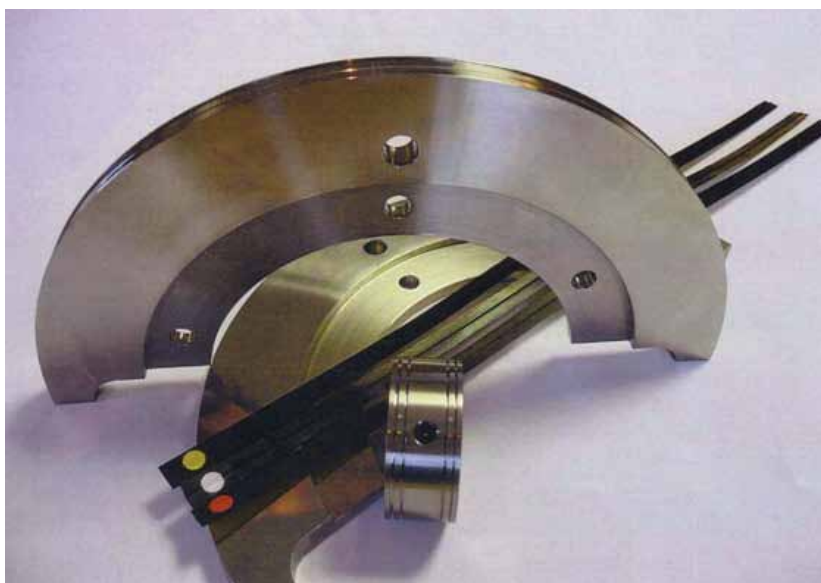

# Spine-Creaser

To fit McCain Stitchers

Stock Code: **SC-MC-01**

The female channels are color coded to match the color coded male rubber matrix. For instance, run an orange matrix in either orange channel.