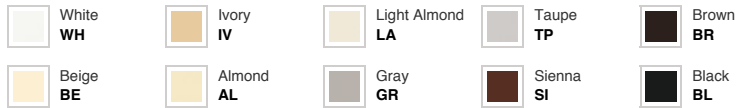

## Style & Color Options

### Architectural Style

A well-defined, simple form with square corners and beveled edges make the Architectural style the essence of simplicity.

[Learn more about keypad options available for this system](#)

[View Architectural wallplates & accessories](#)

[Learn more about Architectural style](#)

[seeTouch QS Architectural-style keypad](#)

**Matte**   **Metal**   **Anodized Aluminum**   **Special Metal**

## Designer Style

Contemporary settings demand the soft corners, fashionable colors, and tasteful textures provided by Designer style wallplates. [Learn more about keypads available for this system](#)