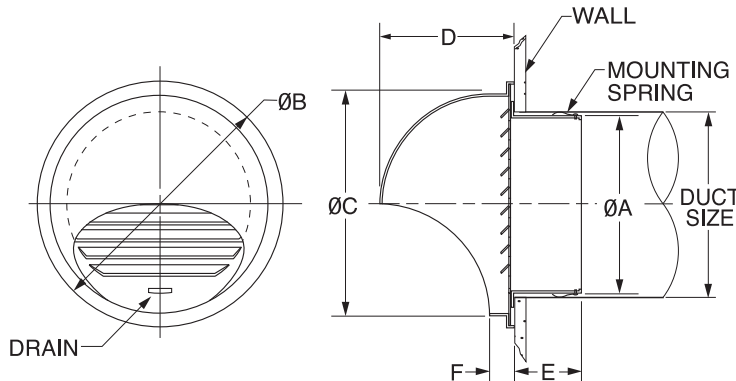

### Aluminum Vent Cap

- Fresh Air Intake/Exhaust Outlet
- For Interior and Exterior Location
- Optional Insect Screen (SFX-N)

- Material: Aluminum
- Standard Finish: Clear Anodized

MODEL	DUCT SIZE	A	B	C	D	E	F	FREE AREA
SFX 3	3	2 29/32	4 3/4	3 25/32	2 11/16	1 9/16	9/16	0.02 sq. ft.
SFX 4	4	3 13/16	6 3/32	5 1/8	3 17/32	1 9/16	3/4	0.04 sq. ft.
SFX 5	5	4 3/4	6 29/32	5 29/32	3 15/16	1 31/32	3/4	0.05 sq. ft.
SFX 6	6	5 23/32	8 1/16	7 1/16	4 17/32	2 9/16	3/4	0.08 sq. ft.
SFX 7	7	6 11/16	9 15/32	8 9/32	5 1/8	2 9/16	3/4	0.11 sq. ft.
SFX 8	8	7 11/16	10 5/8	9 7/16	5 23/32	2 31/32	3/4	0.14 sq. ft.