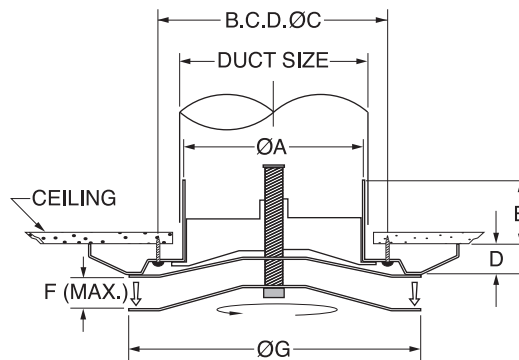

Seiho International, Inc.

SUBMITTAL SHEET

www.seiho.com

Model: TT

Residential Ceiling MINI Diffuser

- Adjustable Volume Control
- Low Diffusion Air Patterns
- Low Silhouette, Unobtrusive Profile

- Material: Aluminum
- Standard Finish: White painted or Anodized

MODEL	DUCT SIZE	A	B	C	D	E	F	G
TT 4	4	3 3/4	7 3/4	4 27/32	5/8	1 17/32	1 5/8	6 3/16
TT 6	6	5 27/32	11	7	7/8	1 29/32	1 5/8	8 31/32
TT 8	8	7 11/16	13 1/4	9 3/16	7/8	1 9/16	1 7/8	11 1/4

Product information is subject to change without notice. All dimensions in inches.