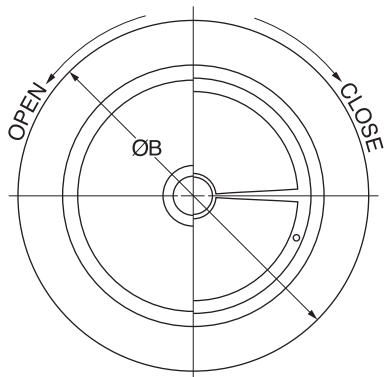

Seiho International, Inc.

SUBMITTAL SHEET

www.seiho.com

Model: TT

Residential Ceiling MINI Diffuser

- Adjustable Volume Control
- Low Diffusion Air Patterns
- Low Silhouette, Unobtrusive Profile

- Material: Aluminum
- Standard Finish: White painted or Anodized

MODEL	DUCT SIZE	A	B	C	D	E	F	G
TT 4	4	3 3/4	7 3/4	4 27/32	5/8	1 17/32	1 5/8	6 3/16
TT 6	6	5 27/32	11	7	7/8	1 29/32	1 5/8	8 31/32
TT 8	8	7 11/16	13 1/4	9 3/16	7/8	1 9/16	1 7/8	11 1/4

Product information is subject to change without notice. All dimensions in inches.