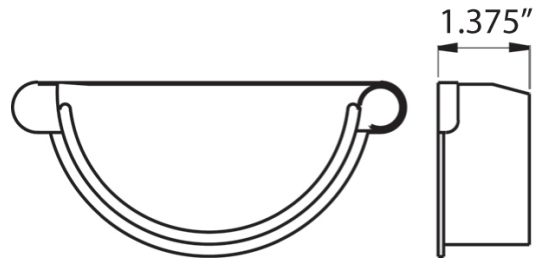

## Flat End Cap

24 Gauge Zinc Magnesium Steel and sprayed with a proprietary scratch and fade resistant paint.

### 7.6" Flat End Cap

Color	Part #
WHITE	WTZ76ECL/R
DARK BRONZE	DBZ76ECL/R

Date	Invoice#	Project	Company	Architect