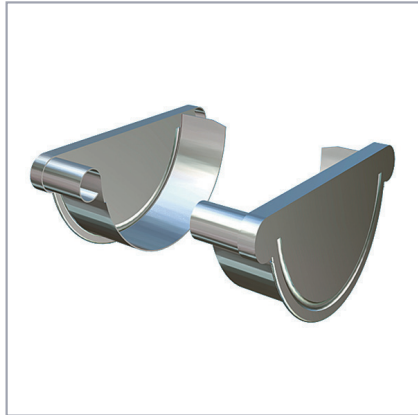

## Flat End Cap

24 Gauge Zinc Magnesium Steel and sprayed with a proprietary scratch and fade resistant paint.

### 7.6" Flat End Cap

Color	Part #
WHITE	WTZ76ECL/R
DARK BRONZE	DBZ76ECL/R

Date	Invoice#	Project	Company	Architect