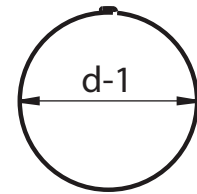

## Elbow 72° degree

Size	d-1
3"	3.1"
4"	4.0"
5"	4.7"

24 Gauge Zinc Magnesium Steel and sprayed with a proprietary scratch and fade resistant paint.

### Offset of Two 40° Elbows

pipe size	e	h
3"	7.50"	12.00"
4"	9.00"	14.75"
5"	10.375"	16.00"

Date	Invoice#	Project	Company	Architect