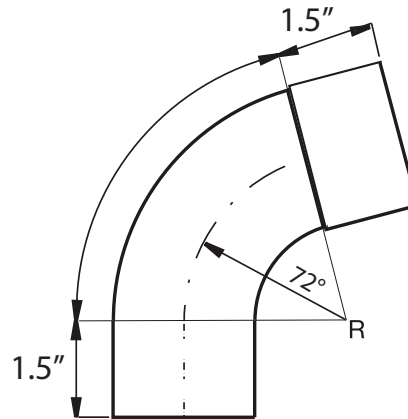

## Elbow 72° degree

Size	d-1
3"	3.1"
4"	4.0"
5"	4.7"

24 Gauge Zinc Magnesium Steel and sprayed with a proprietary scratch and fade resistant paint.

### Offset of Two 40° Elbows

pipe size	e	h
3"	7.50"	12.00"
4"	9.00"	14.75"
5"	10.375"	16.00"

Date	Invoice#	Project	Company	Architect