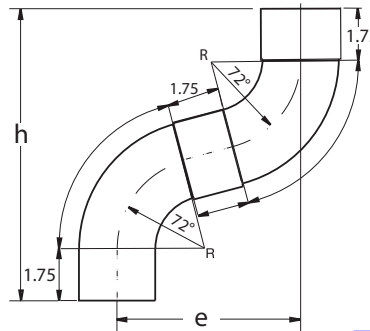

## Elbow 72° degree

Size	d-1
3"	3.1"
4"	4.0"
5"	4.7"

24 Gauge Zinc Magnesium Steel and sprayed with a proprietary scratch and fade resistant paint.

### Offset of Two 40° Elbows

pipe size	e	h
3"	7.50"	12.00"
4"	9.00"	14.75"
5"	10.375"	16.00"

Date	Invoice#	Project	Company	Architect