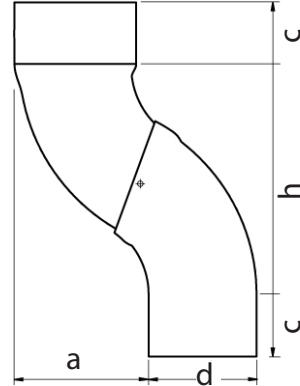

PREMIER STEEL GUTTER SYSTEM™

Superior Gutters Made Simple

Tel: (814) 455-7430 | Fax (814) 464-8838 | Email: sales@slateandcopper.com | Web: www.premiersteelgutters.com

Downspout Offset

pipe size	a	c	d	h
3.5"	4"	1.75"	3.4375"	11.250"
5"	4"	1.75"	4.775"	11.500"

→ Produced from 24 ga. (.024) steel and coated inside and out with a durable long lasting "AZ55" zinc/aluminum coating

Offset 4" (5" pipe)

Color	Part #
WHITE	WT5OS4
DARK BRONZE	DB5OS4

Date	Invoice#	Project	Company	Architect