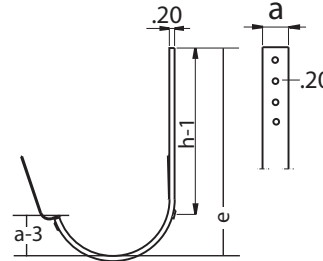

PREMIER STEEL GUTTER SYSTEM™

Superior Gutters Made Simple

Tel: (814) 455-7430 | Fax (814) 464-8838 | Email: sales@slateandcopper.com | Web: www.premiersteelgutters.com

Heavy Duty Roof Hanger

size	a	a-3	e	h-1
5"	1.125"	2.40"	10.312"	11.42"
6"	1.125"	2.91"	10.937"	11.81"
7.5"	1.187"	3.66"	13.625"	13.49"