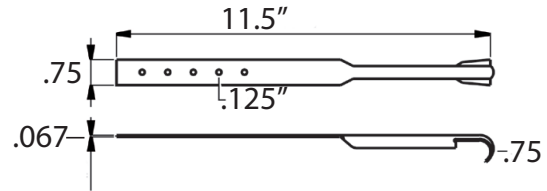

Gutter Support Strap

.067 Thick G90 Galvanized Steel with Baked-On HBP Finish Infused with Polyester Particles

Gutter Support Strap

Color	Part #
WHITE	WT6GSS
BROWN	BN6GSS
ANTHRACITE METALIC	AM6GSS
GALVALUME PLUS	SM6GSS → Silver Metallic Color Coordinates with Galvalume
DARK BRONZE	DB6GSS

Date	Invoice#	Project	Company	Architect