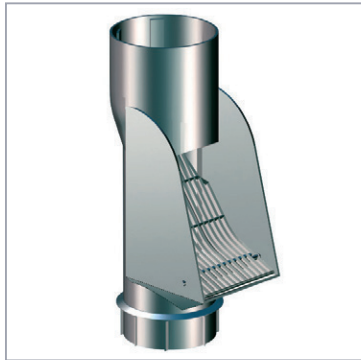

## 3.5" Inline Leaf Chute

Leaf Chute is produced from HD Polyethelene and is available in 5 popular colors.

### 3.5" Inline Leaf Chute

Color	Part #
ANTIQUE WHITE	WT35CHUT
ROYAL BROWN	BN35CHUT
ANTHRACITE METALLIC	AM35CHUT
DARK BRONZE	DB35CHUT
GALVALUME PLUS	SM35CHUT

→ Silver Metallic Color Coordinates with Galvalume