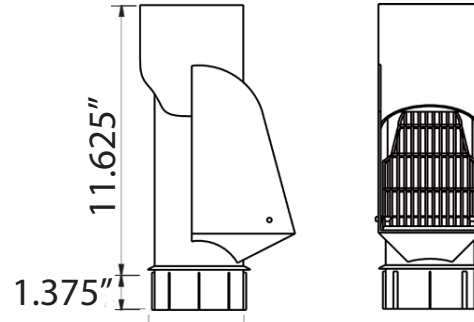

## 3.5" Inline Leaf Chute

Leaf Chute is produced from HD Polyethelene and is available in 5 popular colors.