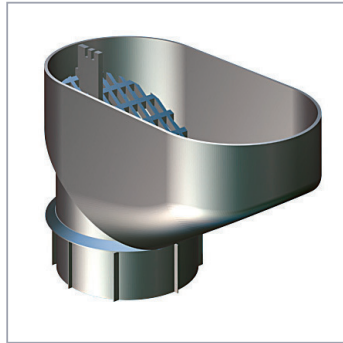

PREMIER STEEL GUTTER SYSTEM™

Superior Gutters Made Simple

Tel: (814) 455-7430 | Fax (814) 464-8838 | Email: sales@slateandcopper.com | Web: www.premiersteelgutters.com

3.5" Inline Leaf Trap

Leaf Chute is produced from HD Polyethelene and is available in 5 popular colors.

3.5" Inline Leaf Trap

Color	Part #
ANTIQUUE WHITE	WT35TRAP
ROYAL BROWN	BN35TRAP
ANTHRACITE METALLIC	AM35TRAP
DARK BRONZE	DB35TRAP
GALVALUME PLUS	SM35TRAP

→ Silver Metallic Color Coordinates with Galvalume