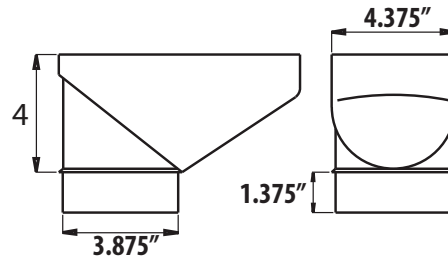

PREMIER STEEL GUTTER SYSTEM™

Superior Gutters Made Simple

Tel: (814) 455-7430 | Fax (814) 464-8838 | Email: sales@slateandcopper.com | Web: www.premiersteelgutters.com

3.5" Inline Leaf Trap

Leaf Chute is produced from HD Polyethelene and is available in 5 popular colors.