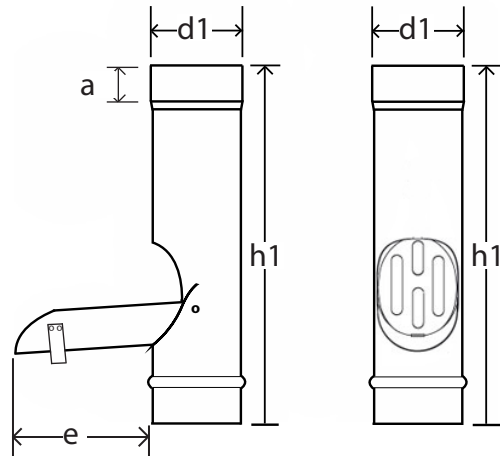

## Inline Cleanout For Copper Downspout

size	material thickness	d1	h1	a	e
*2"	18oz.	2.25"	13.00"	1.75"	5.25"
3"	18oz.	3.00"	15.75"	2.00"	5.00"
4"	18oz.	4.00"	15.75"	2.00"	5.00"
5"	18oz.	4.70"	15.50"	1.75"	6.75"

\*2 inch size acts as water diverter only, it has NO internal sieve.

## Inline Cleanout For Copper Downspout

Size	Part #
2 INCH	ED2INC
3 INCH	ED3INC
4 INCH	ED4INC
5 INCH	ED5INC

Date	Invoice#	Project	Company	Architect