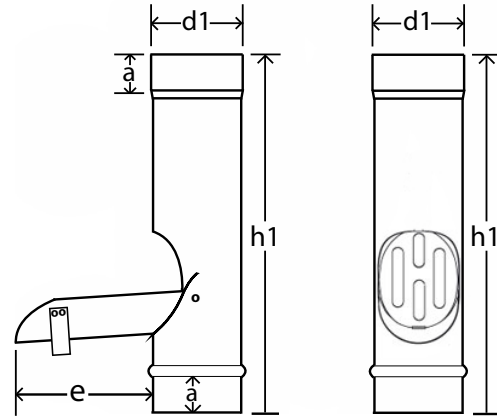

## Inline Cleanout For Zinc Downspout

<b>size</b>	<b>material thickness</b>	<b>d1</b>	<b>h1</b>	<b>a</b>	<b>e</b>
3"	20oz.	3.00"	15.75"	2.00"	5.00"
4"	20oz.	4.00"	15.75"	2.00"	5.00"

## Inline Cleanout For Zinc Downspout

Size	Part #
3 INCH	EDZ3INC
4 INCH	EDZ4INC

Date	Invoice#	Project	Company	Architect