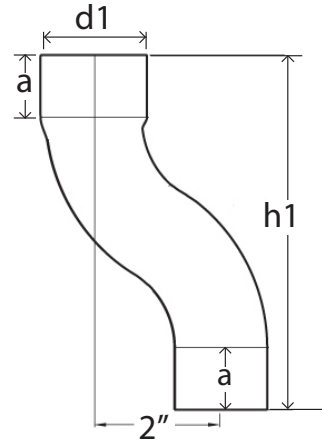

WORLD GUTTER SYSTEMS™ INC.

Superior Gutters Made Simple

Tel: (814) 455-7430 | Fax (814) 464-8838 | Email: sales@slateandcopper.com | Web: www.slateandcopper.com

2 Inch Downspout Offset

<i>pipe size</i>	<i>a</i>	<i>d1</i>	<i>h1</i>
3"	1.5"	3.00"	9.375"
4"	1.5"	4.00"	10.5"
5"	1.5"	4.70"	11.125"

Produced from 18 oz. (.024) solid copper

2 Inch Downspout Offset

Size	Part #
3 INCH	ED3OS2
4 INCH	ED4OS2
5 INCH	ED5OS2

Date	Invoice#	Project	Company	Architect