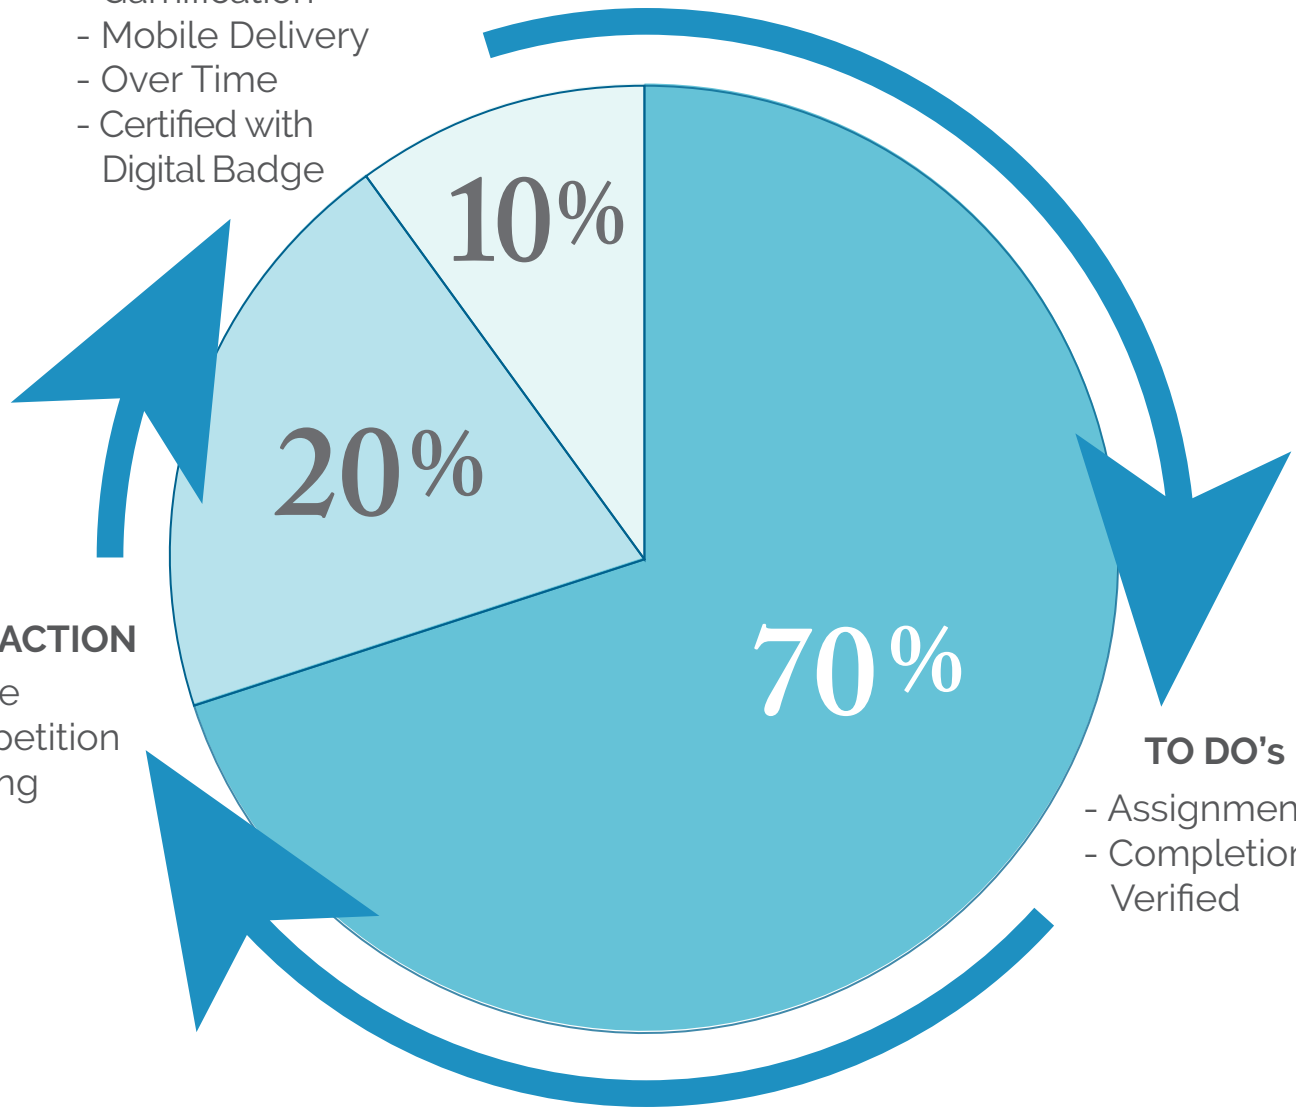

How JUBI Platform Supports the Entire Learning Model

MICROLEARNING

- 15 Minute Segments
- Multimedia
- Gamification
- Mobile Delivery
- Over Time
- Certified with Digital Badge

PEER INTERACTION

- Online
- Competition
- Sharing

TO DO's

- Assignments OTJ
- Completion Verified

WHEN INTEGRATED WITH COACHING

- Powerful Insights and Momentum
- Higher Engagement
- Learning transfer
- Accelerated Behavioral Change

For more information, contact Clearwater at 404-634-4332.