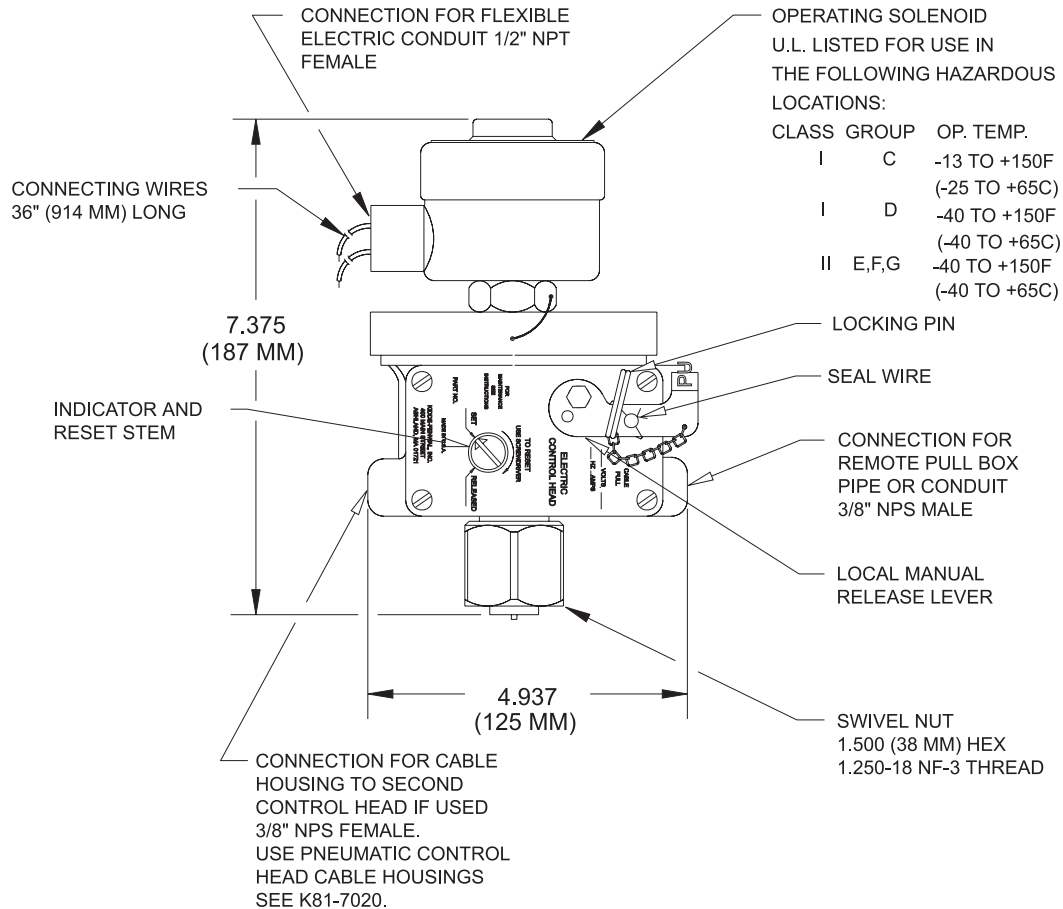

CO₂ Component Description

Electric and Cable Operated Control Head with Explosion Proof Solenoid

Effective: April 2002

K-81-8040

PART NUMBER	CONTROL HEAD	
	VOLTAGE	POWER CONSUMPTION
897494	24 VDC	33 WATTS
897560	120 VAC	15.4 WATTS