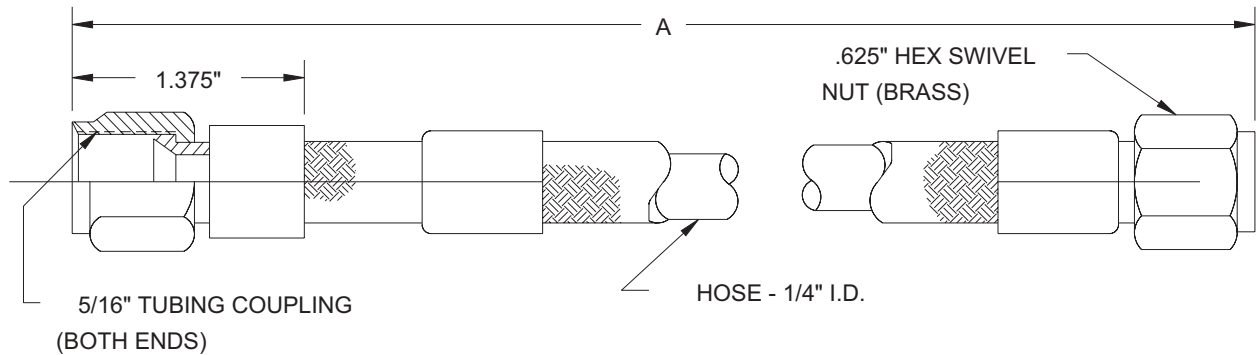

CO₂ Component Description

1/4" Flexible Actuation Hoses

Effective: April 2002

K-81-5070

PART NO.	A*
264986	30
264987	22

* DIMENSIONS ARE IN INCHES

MATERIALS

HOSE: WIRE BRAIDED, TEFLON LINING (CRES T304)

COUPLINGS: BRASS

MINIMUM BURST PRESSURE: 12,000 PSIG

OPERATING PRESSURE: 3000 PSIG

TEST PRESSURE: 4500 PSIG

MINIMUM BEND RADIUS 2.5"

This literature is provided for informational purposes only. KIDDE-FENWAL, INC. assumes no responsibility for the product's suitability for a particular application. The product must be properly applied to work correctly.
If you need more information on this product, or if you have a particular problem or question, contact KIDDE-FENWAL INC., Ashland, MA 01721. Telephone: (508) 881-2000