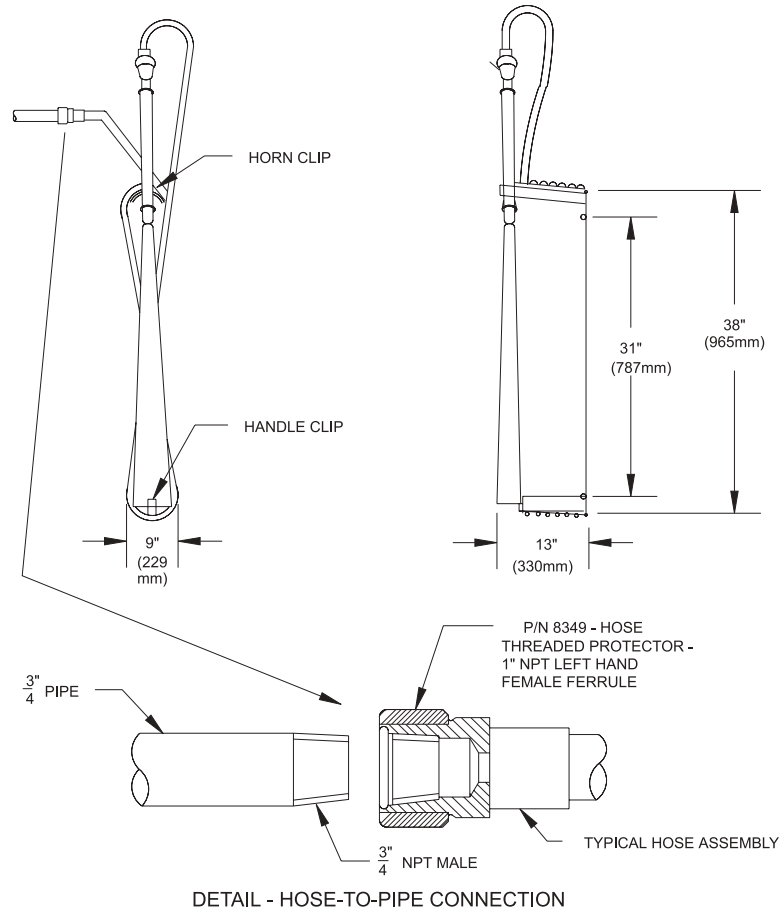

CO₂ Component Description

Hose Rack

Effective: April 2002

K-81-1190

P/N: 919842

MATERIALS

HOSE RACK: IRON

Note: Hose and horn shown for reference only.