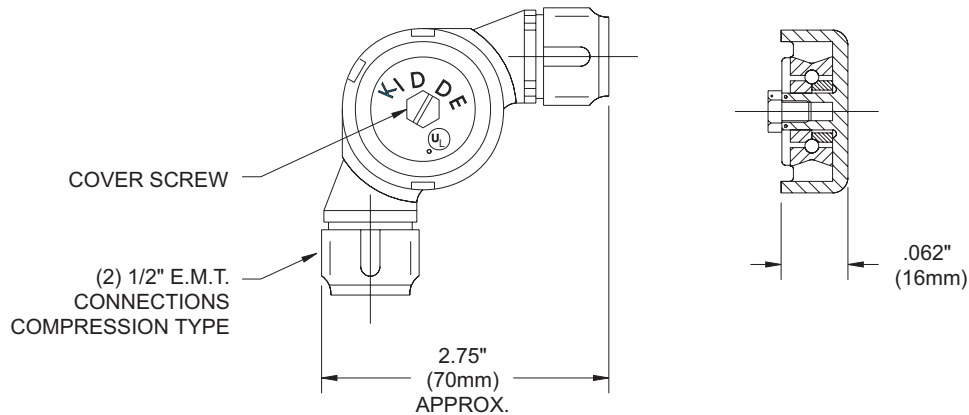

## Corner Pulleys

Effective: February 2007  
**K-81-6080**

P/N: 803808

### WATERTIGHT CORNER PULLEY

P/N: 844648

### 1/2-inch E.M.T. CORNER PULLEY