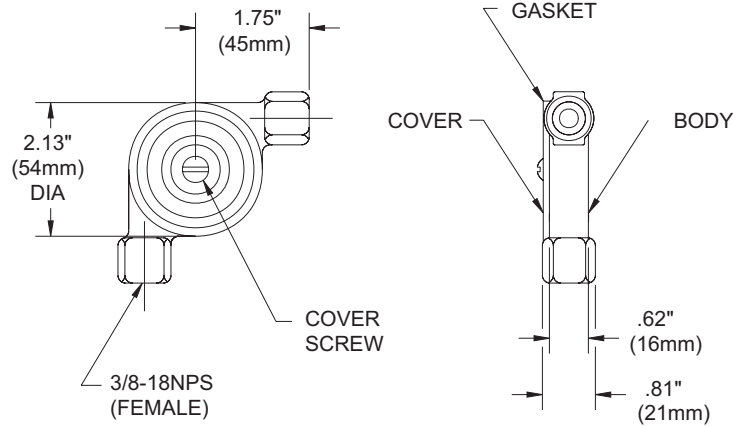

# CO<sub>2</sub> Component Description

## Corner Pulleys

Effective: February 2007  
**K-81-6080**

P/N: 803808

### WATERTIGHT CORNER PULLEY

P/N: 844648

### 1/2-inch E.M.T. CORNER PULLEY