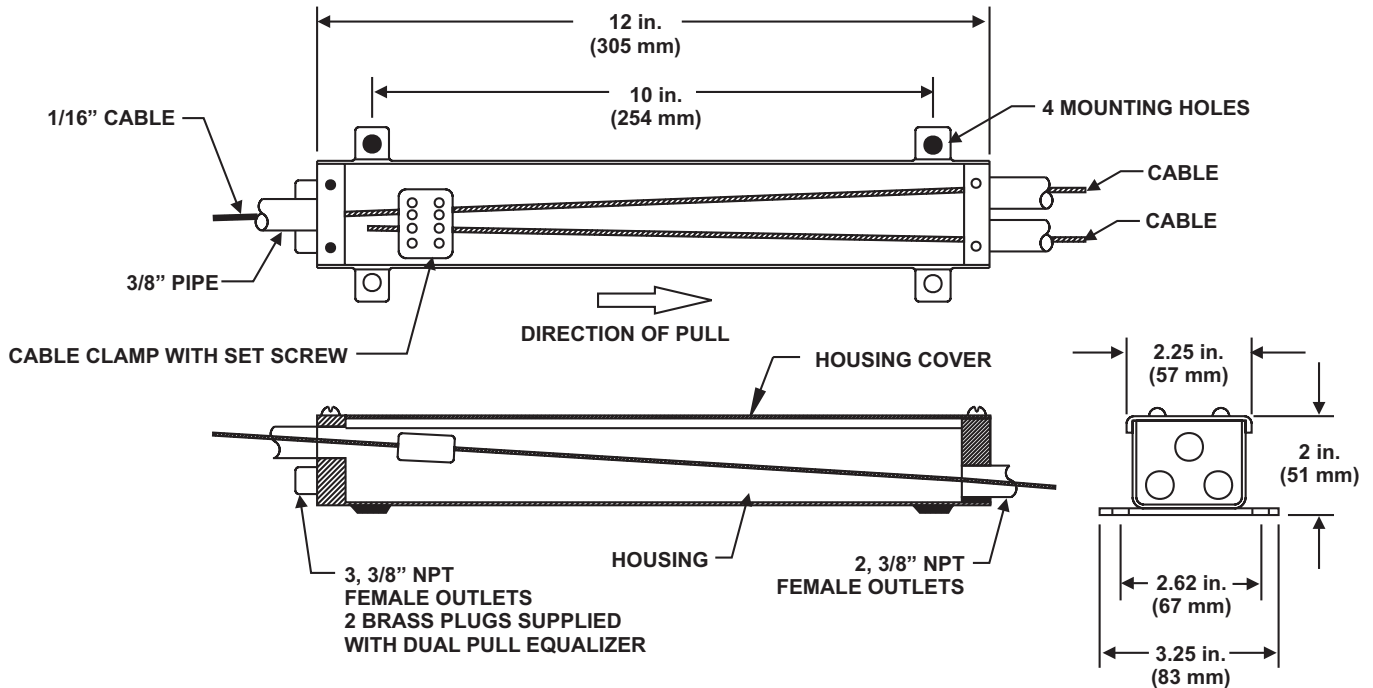

# Kidde Engineered Fire Suppression System

Designed for use with 3M™ Novec™ 1230 Fire Protection Fluid

A UTC Fire & Security Company

Effective: March 2007

K-45-6110

## Dual-Pull Equalizer Data Sheet

### FEATURES

- For Use with UL Listed, ULC Listed, and FM Approved Systems

P/N: 840051

**Note:** Use 3/32 in. hex key for cable pulley set screws.

Kidde is a registered trademark of Kidde-Fenwal, Inc.  
3M and Novec are trademarks of 3M.  
All other trademarks are property of their respective owners.