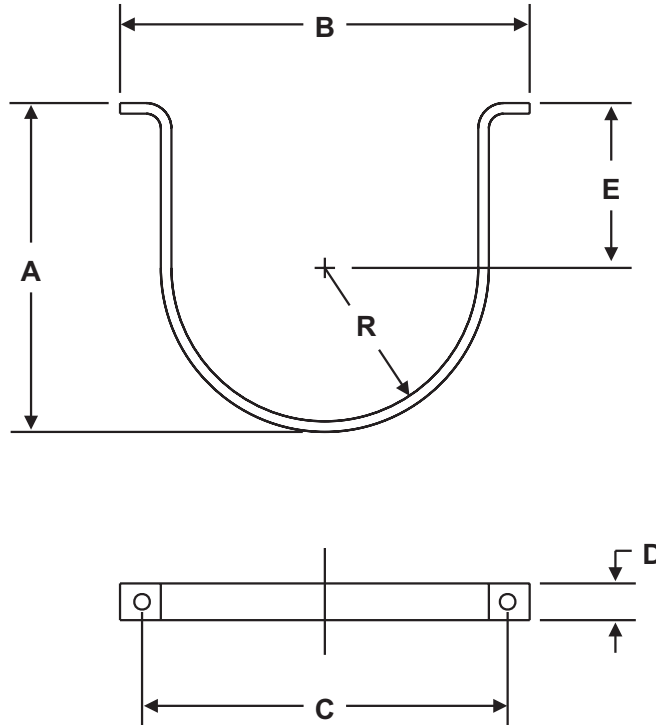

# FE-13 Component Description

## Single Cylinder Straps

Effective: April 2007  
**K-96-1220**

Part Number	Cylinder Size	A	B	C	D	E	R
62669	74 lb. (33.6 kg)	5.63 in. (143 mm)	12.3 in. (312 mm)	11.1 in. (282 mm)	1.25 in. (31.8 mm)	3.75 in. (95.2 mm)	4.63 in. (118 mm)
270157	115 lb. (52.3 kg)	10 in. (254 mm)	14 in. (356 mm)	12.4 in. (315 mm)	1.75 in. (44.4 mm)	4.50 in. (114 mm)	5.31 in. (135 mm)