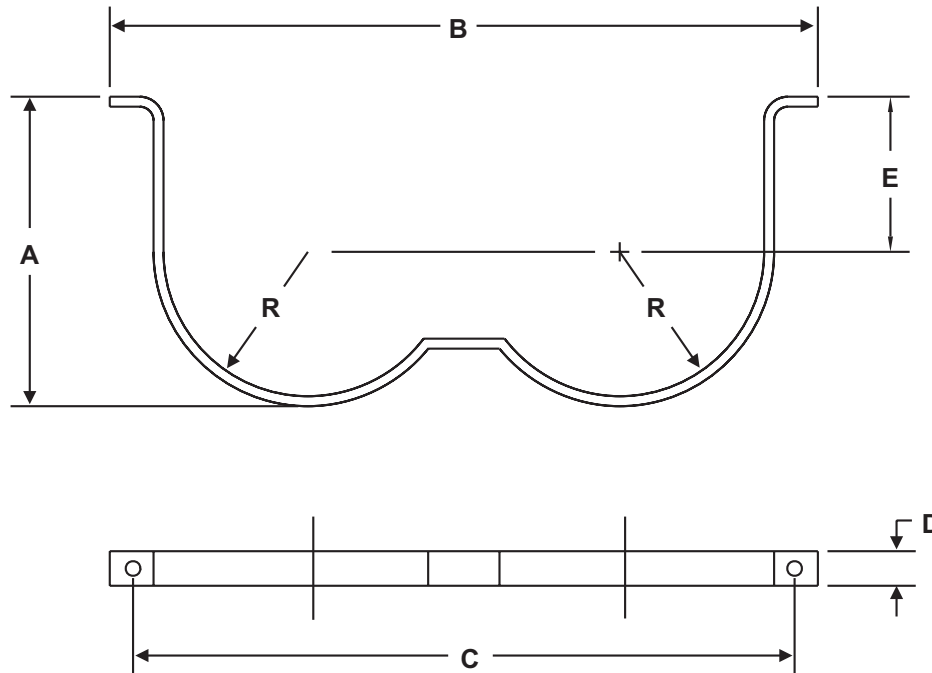

# FE-13 Component Description

## Single Cylinder Straps

Part Number	Cylinder Size	A	B	C	D	E	R
241254	115 lb. (52.3 kg)	10.3 in. (262 mm)	25.6 in. (650 mm)	24.3 in. (617 mm)	1.75 in. (44.4 mm)	4.72 in. (120 mm)	5.28 in. (134 mm)

**MATERIAL: STEEL**