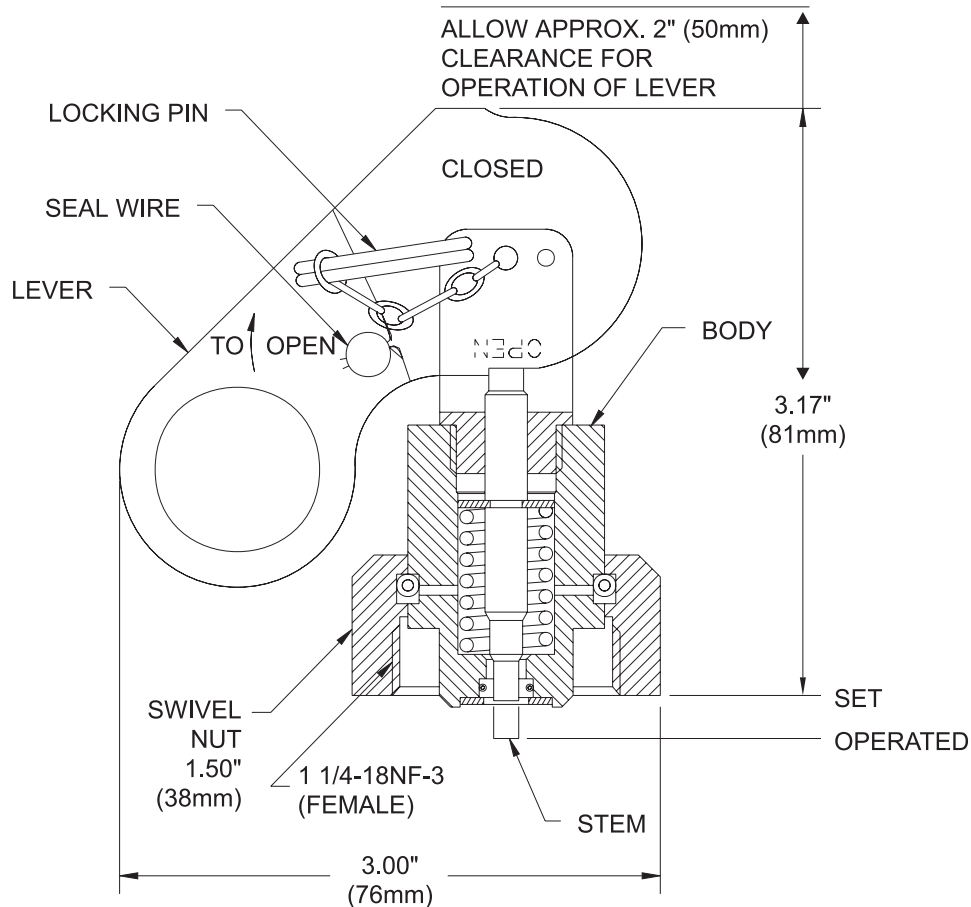

FE-13 Component Description

Lever Operated Control Head

Effective: April 2007
K-96-4010

P/N: 870652

MATERIALS:

LEVER: STAINLESS STEEL

BODY: BRASS

This literature is provided for informational purposes only. KIDDE-FENWAL, INC. assumes no responsibility for the product's suitability for a particular application. The product must be properly applied to work correctly. If you need more information on this product, or if you have a particular problem or question, contact KIDDE-FENWAL, INC., Ashland, MA 01721. Telephone: (508) 881-2000.