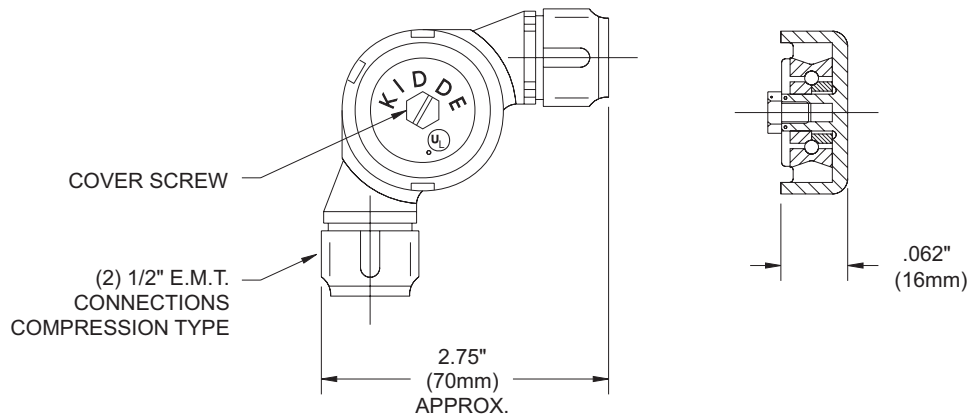

FE-13 Component Description

Corner Pulleys

Effective: April 2007
K-96-4080

P/N: 803808: WATERTIGHT CORNER PULLEY

P/N: 844648: 1/2 in. E.M.T. CORNER PULLEY

MATERIAL:
COVER AND BODY: BRASS
GASKET: RUBBER

This literature is provided for informational purposes only. KIDDE-FENWAL, INC. assumes no responsibility for the product's suitability for a particular application. The product must be properly applied to work correctly. If you need more information on this product, or if you have a particular problem or question, contact KIDDE-FENWAL, INC., Ashland, MA 01721. Telephone: (508) 881-2000.