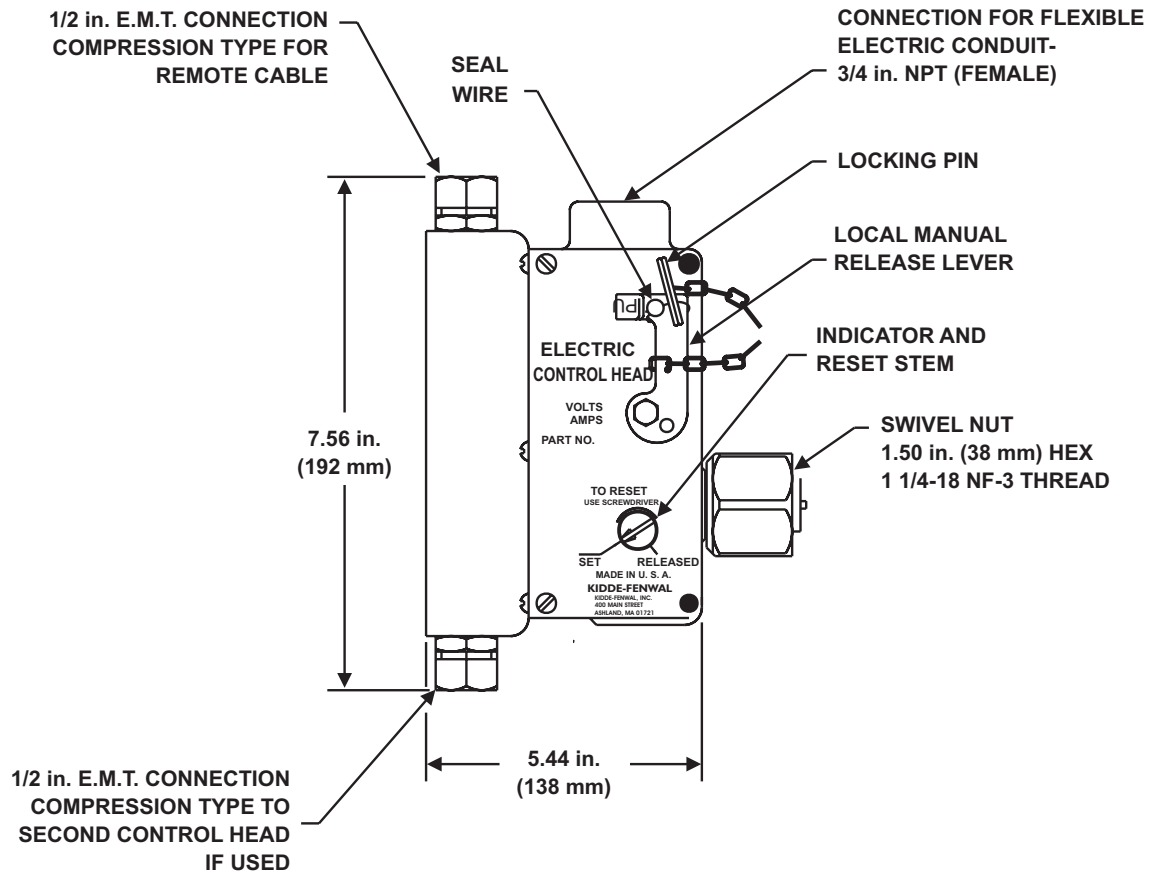

FE-13 Component Description

Electric and Cable Operated Control Head

A UTC Fire & Security Company

Effective: April 2007
K-96-6020

Part Number	Control Head	
	Voltage	Amps
895630	24 Vdc	2.0 Momentary
895628	125 Vdc	0.3 Momentary
895627	115 Vac	1.0 Momentary