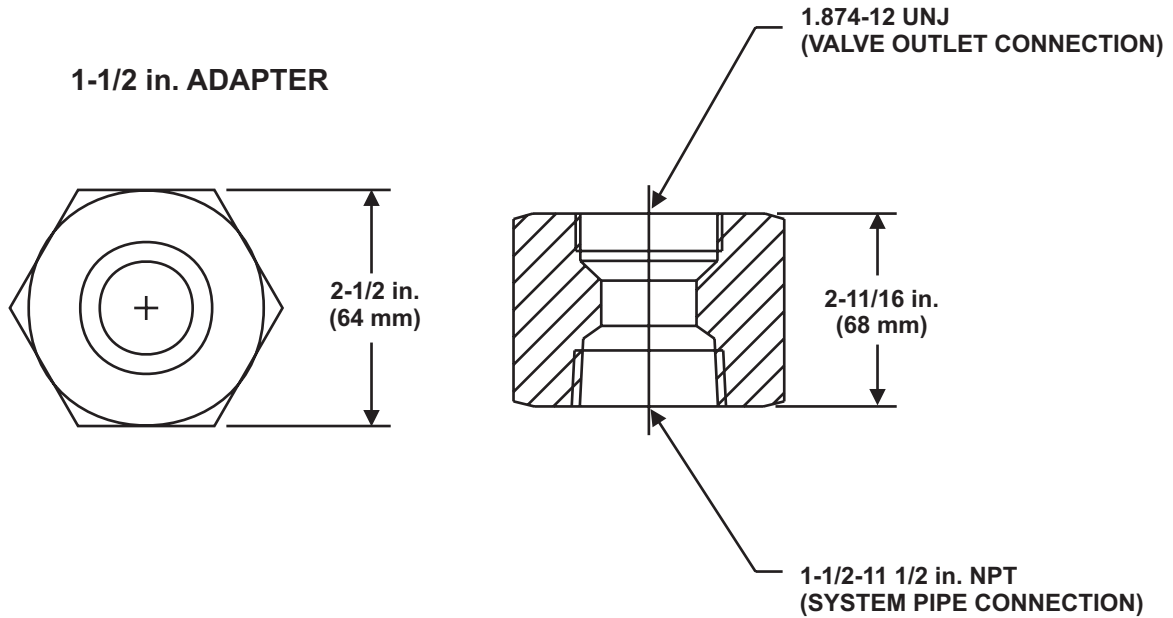

FE-13 Component Description

Valve Outlet Adapter

A UTC Fire & Security Company

Effective: April 2007
K-96-8200

P/N: 283904

MATERIAL: BRASS

Note: For direct connection of cylinder valve to distribution piping