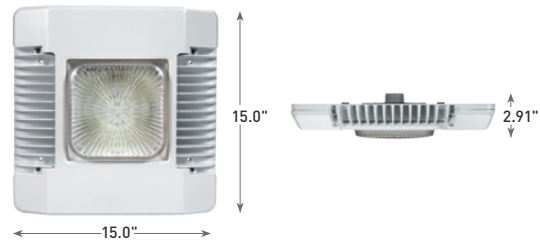

*See lighting.cree.com/warranty for warranty terms.

Product specifications subject to change at any time.

Visit lighting.cree.com to find the most up-to-date information and for recommended dimming control options.

Visit lighting.cree.com or contact a Cree lighting representative to learn more

info@cree.com | 800.236.6800

specification. See lighting.cree.com/warranty for warranty and specifications. Cree®, CPY250®, and Colorfast DeltaGuard® are registered trademarks and the Cree logo is a trademark of Cree Inc. CAT/SSHT-C020 Rev. Date: 11/10/2016

APPLICATIONS

Petroleum & Convenience Store
Stand out in the crowd. A well-lit canopy and car wash can be inviting for potential customers. Welcome them with a visually appealing site that leads to a greater success in the C-store.

Industrial
The CPY Series is DLC listed for high bay applications. The maintenance nightmare of replacing luminaires with high mounting is over. Improve on energy and maintenance savings by adding control options such as dimming, multi-level options.

Education
Extreme measures are taken to ensure the safety of students in classrooms, but is your campus as secure as it could be? The CPY Series welcomes students and visitors with evenly illuminated overhangs and outdoor hallways that foster a sense of well-being.

DIMENSIONS

CPY250 Drop Lens