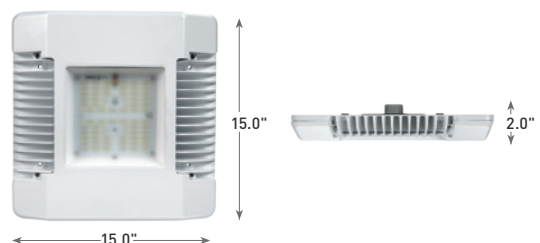

CPY250 Flat Lens