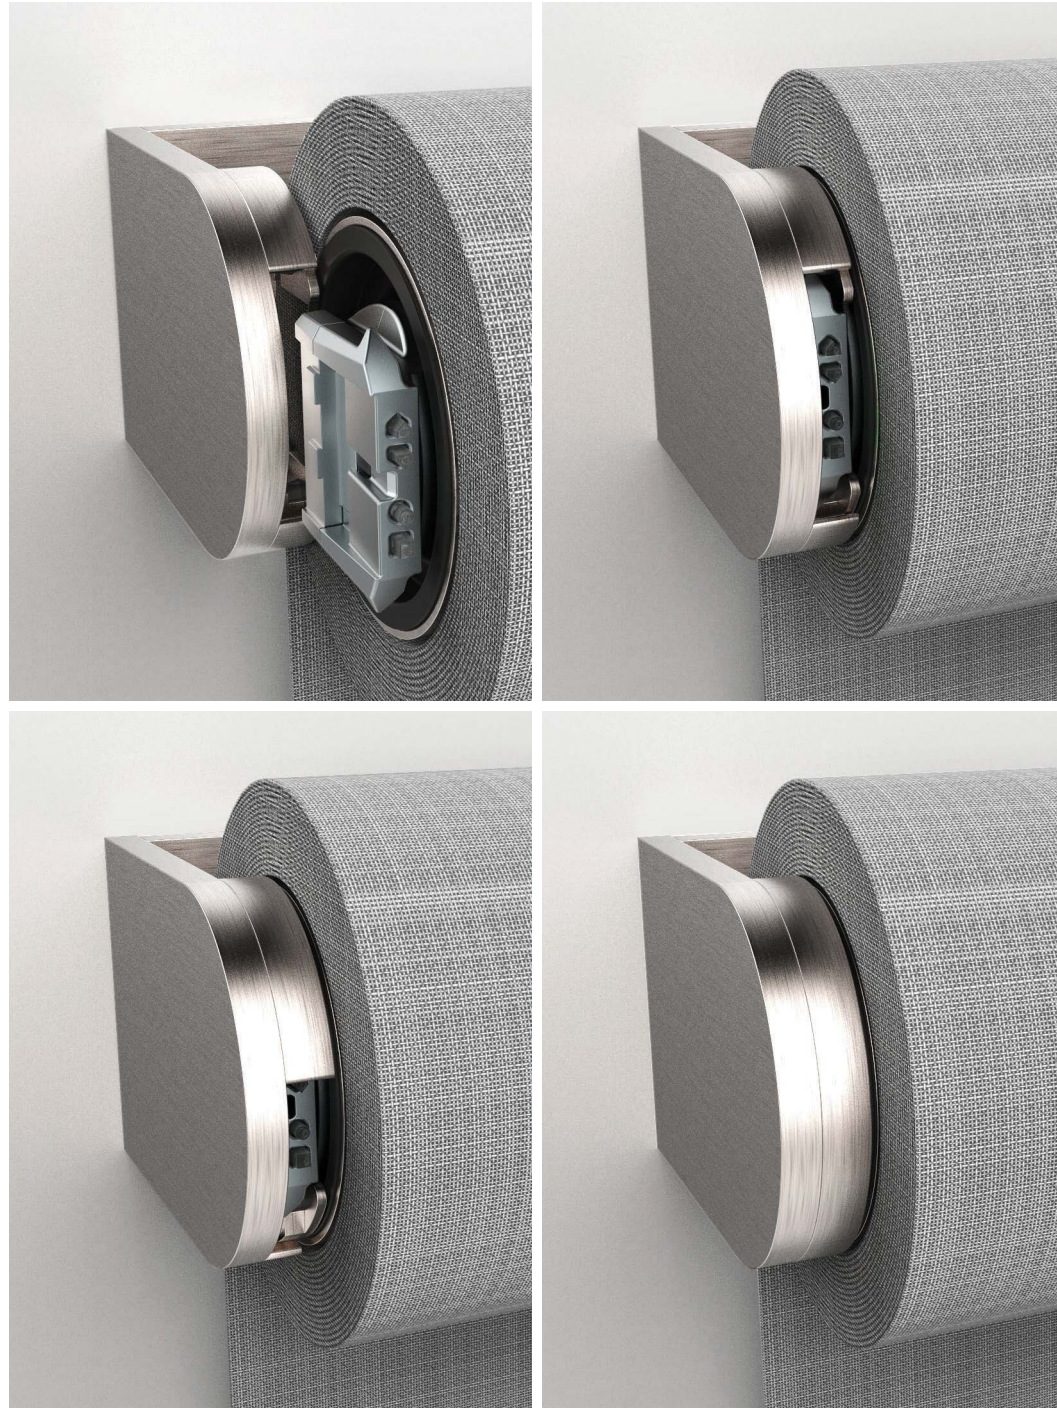

Technology that's **forward-thinking.**

The brackets combine superior workmanship with ingeniously hidden electronics. They have been machined into an aluminum unibody structure that honors the integrity of pure architectural form across a range of mounting conditions—ceiling, wall or jamb. Moreover, within the brackets, the bracket rings can slide open to reveal the programming buttons and indicator LEDs. The design is utterly seamless.