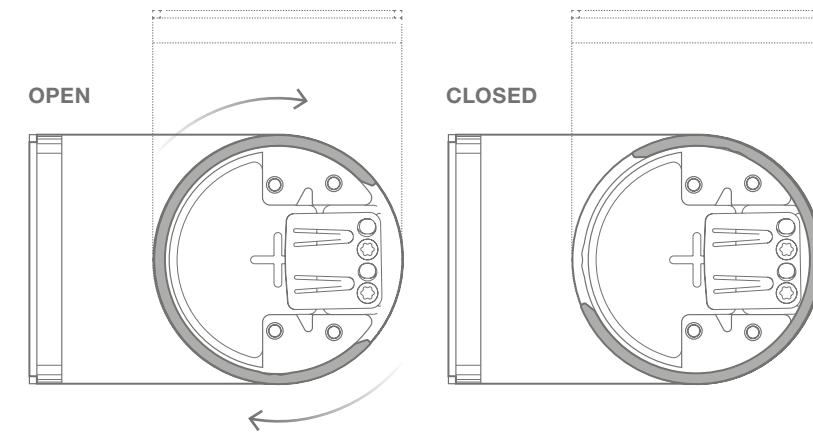

It's the **little black dress** of window coverings.

Sleek and sophisticated, the PALLADIOM design fits anywhere. It blends into any architectural style seamlessly—particularly when the jamb bracket is integrated into a frame or window recess. Our handsome circular bracket visually extends the structural tube outward and into the wall: the shade appears to float in midair.

The brackets combine superior workmanship with ingeniously hidden electronics. They have been machined into an aluminum unibody structure that honors the integrity of pure architectural form across a range of mounting conditions—ceiling, wall or jamb. Moreover, within the brackets, the bracket rings can slide open to reveal the programming buttons and indicator LEDs. The design is utterly seamless.