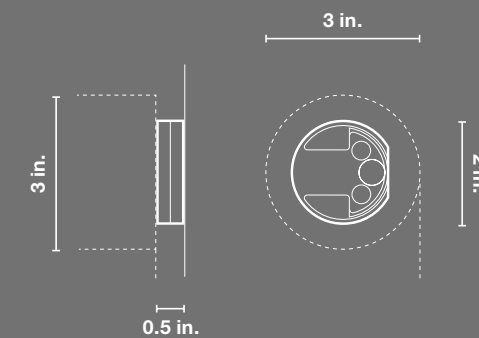

JAMB BRACKET