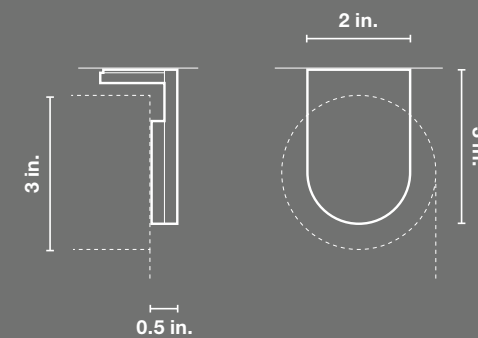

A tradition of **excellence.**

For more than 50 years, Lutron has been a pioneer in technology, innovation, and design. We invented modern electronic lighting control, after all. The PALLADIOM Shading System embodies the best of our capabilities. So whether admiring the precision of its workmanship or the wonder of its technology, the PALLADIOM Shading System is a thing of beauty. Enjoy what you see, from any direction. The view is limitless.

©Lutron, HomeWorks, and Palladiom are trademarks of Lutron Electronics Co, Inc, registered in the U.S. and other countries.

END BRACKET