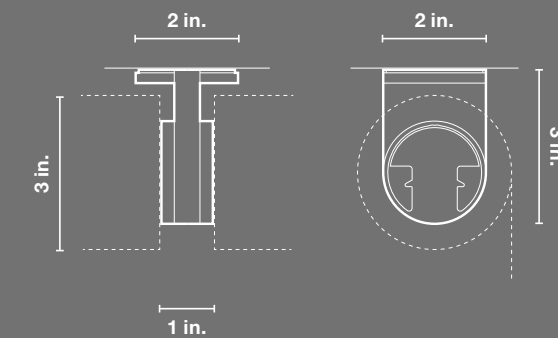

CENTER BRACKET