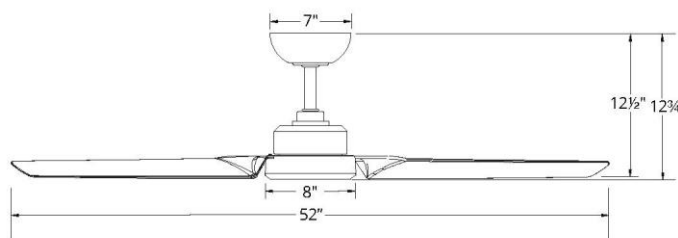

ROBOTO 52" Ceiling Fan

FR-W1910-52

MODERN FORMS SMART FANS

PRODUCT DESCRIPTION

Like all our smart fans, Roboto is Wet Rated to be perfect for indoor and outdoor applications. Two size options are available to complete any deck, pergola, room or living space. The quiet DC motor is 70% more efficient than AC motors, and our free Modern Forms app lets you control fan speed, set schedules, and integrate with smart home devices.

SPECIFICATIONS

Construction: Aluminum
Blade: 14° Pitch, 52" sweep, ABS
Downrod: 1" O.D. x 6" included
Mounting Slope: Up to 30°
Lead Wire: 80"
Hanging Weight: 11.5 lbs
Total Power: 38W
Standards: ETL/cETL Wet Location listed

FEATURES

- 6 fan speeds through both Summer and Winter Modes
- Silent DC motor
- Includes RF wall control
- Additional RF wall control for 3, 4-way control sold separately
- Compatible with Modern Forms app

ESTIMATED AIR PERFORMANCE

Airflow: 5194 cubic ft per minute on high
Power: 38 watts on high
Airflow Efficiency: 138 cubic ft per minute per watt
Revolutions Per Minute: 164 RPMs on high/102 RPMs on average

WIRELESS PERFORMANCE

RF Pairing Distance: Up to 30 ft from fan
Wi-Fi Range: Up to 150 ft*

ORDER NUMBER

Model	Housing	Blade
FR-W1910-52	BA <i>Brushed Aluminum</i>	TT <i>Titanium Silver</i>
	MW <i>Matte White</i>	MW <i>Matte White</i>
	MB <i>Matte Black</i>	MB <i>Matte Black</i>

Example: **FR-W1910-52-BA/TT**

*Results may vary based on application and surroundings.

modernforms.com
Phone (866) 810.6615
Fax (800) 526.2585

Headquarters/Eastern Distribution Center
44 Harbor Park Drive
Port Washington, NY 11050

Central Distribution Center
1600 Distribution Ct
Lithia Springs, GA 30122

Western Distribution Center
1750 Archibald Avenue
Ontario, CA 91760