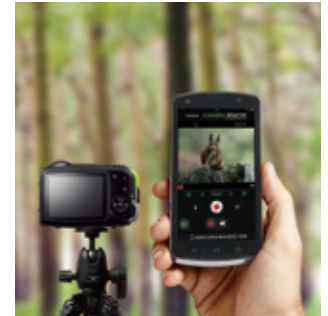

Record action-packed movies

Action Camera Mode

Action Camera Lens
ACL-XP70

Optional accessory, not included with camera

The Action Camera Mode* allows you to record action packed movies during activities. The camera can be fixed to your body or sporting equipment so you can record even when your hands are full.

*In Action Camera Mode, the XP80's lens turns into a fixed 18mm (35mm format equivalent), and the LCD monitor automatically turns off when you start to shoot movies.

Wireless functionality with your smartphone

Easy photo transfer and Remote shooting

Easy photo transfer*

A single push of the Wi-Fi button transfers photos to your smartphone or tablet without having to enter an ID or password, allowing you to share photos with friends or upload to social media.

Remote shooting*

Remotely shoot pictures from your smartphone or tablet. This function allows you to adjust zoom settings, making it a particularly useful feature when shooting wildlife that is difficult to approach.