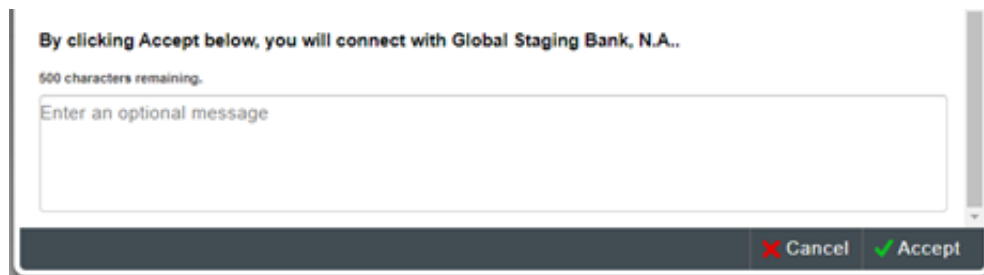

Accepting Connection Requests

To accept a pending connection request:

1. Click the **Accept** button in the Connection Details page header.

2. The **Accept Connection** window will open.
3. If the client requires an agreement to be acknowledged prior to joining their vendor panel, clicking the **Accept** button at the bottom of the window will constitute your signed acceptance of the terms and conditions outlined in the agreement.

4. An optional message can be entered prior to accepting the connection request.

5. Once the connection request has been accepted, you are ready to begin receiving orders from your clients!

Viewing Client Connections