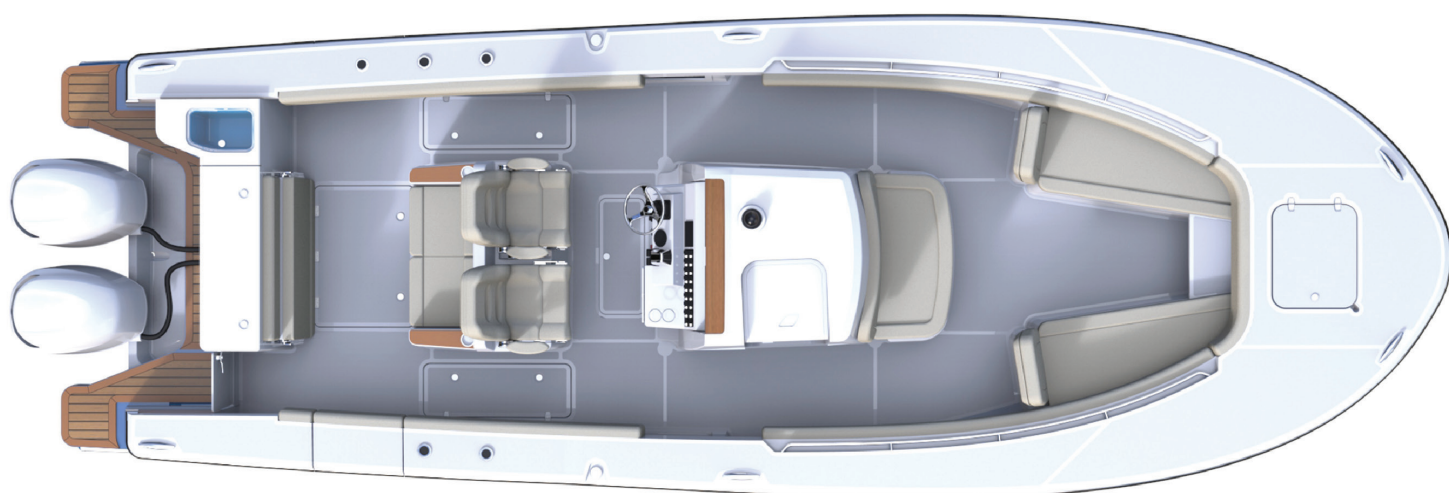

## INTRODUCING THE **Southport 30 FE**

The Southport 30 represents a new step forward in the design and layout of the mid-sized member of the Southport center console lineup.

The new design increases space on deck and adds modern touches to the layout. The 30 offers increased aft and forward cockpit space for fishing and entertaining, with some all new features including insulated transom fishbox (in addition to the classic floor boxes), newly designed mezzanine seating, rear swim decks, and an even more comfortable console interior.

**EXPERIENCE THE BEST RIDE OF YOUR LIFE.**

**LENGTH:** 30'

**BEAM:** 10' 6"

**WEIGHT (EST):** 8,000 lbs w/o engines

**STANDARD POWER:** Twin Yamaha F300s

**SOUTHPORT**

EXPERIENCE EXCELLENCE

INTRODUCING THE  
**Southport 30 FE**