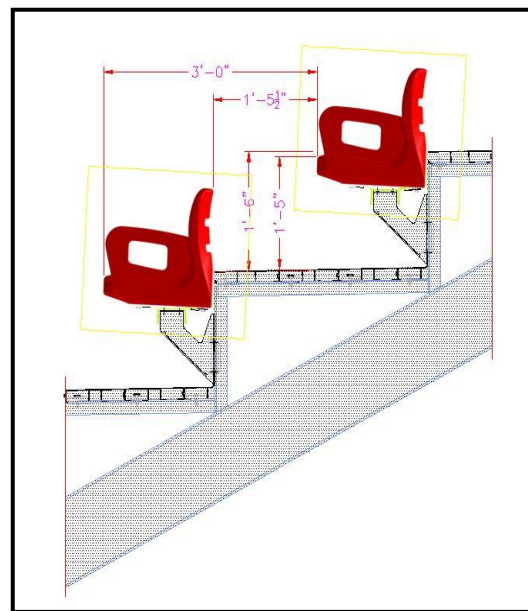

Available in Eight Standard Colors

- Blue, gold, black, green, orange, red, purple, and maroon
- Rotationally molded polyethylene with ultraviolet light stabilizers and molded in-color