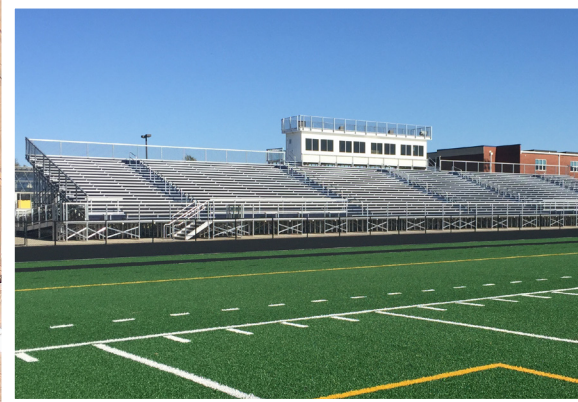

TOADVINE ENTERPRISES

Seating • Scoreboards • Gymnasium Equipment

THE INDOOR & OUTDOOR ATHLETIC FACILITY EXPERTS
DESIGN • NEW PROJECTS • RENOVATIONS • MAINTENANCE & REPAIR

KENTUCKY | TENNESSEE | INDIANA | OHIO

1-877-211-6925

WWW.TOADVINE.COM