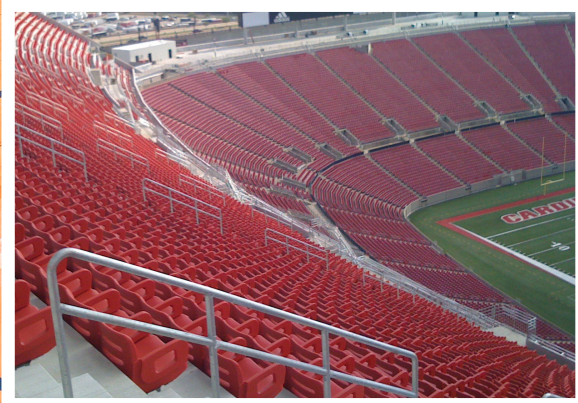

TOADVINE ENTERPRISES

Seating • Scoreboards • Gymnasium Equipment

THE INDOOR & OUTDOOR ATHLETIC FACILITY EXPERTS
DESIGN • NEW PROJECTS • RENOVATIONS • MAINTENANCE & REPAIR

KENTUCKY | TENNESSEE | INDIANA | OHIO

1-877-211-6925

WWW.TOADVINE.COM