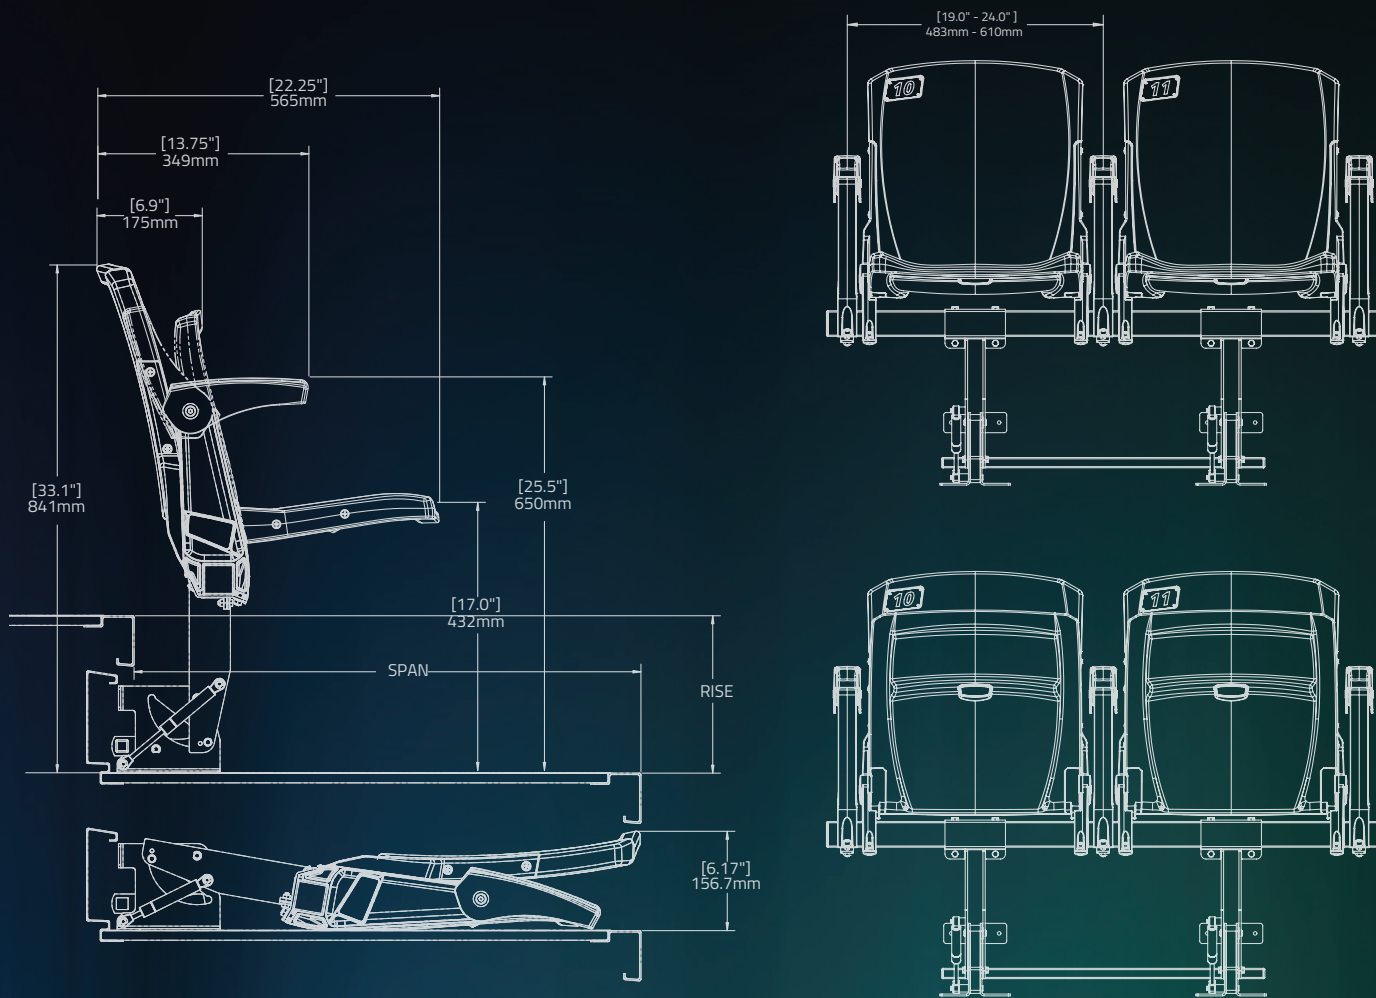

VISION Dimensions

- The VISION requires a minimum 10.25" (260.35mm) rise and is available in 30", 32", and 33" (762mm, 813mm and 838mm) row spacing.
- 18" (457mm) wide seats are available in an armless option.

VISION Platform Chair

5981 East Cork
Kalamazoo, MI 49048
interkal.com

Phone: 269.349.1521
Fax: 269.349.6530
Email: sales@interkal.com

With its blow molded plastic components and cast aluminum brackets the VISION offers a unique combination of comfort and structural integrity.

Features & optional accessories on the VISION include

- Cup holders (20" minimum seat width)
- Upholstered seat and back inserts
- Seat numbers and row letters
- Available in 15 standard colors

The VISION utilizes three types of fold down operation to accommodate your individual needs

- Manual operation
- Semi-Manual with assisted release
- Semi-Automatic

The VISION maintains its seat pan width from front to back to make for a comfortable experience for patrons of all shapes and sizes.