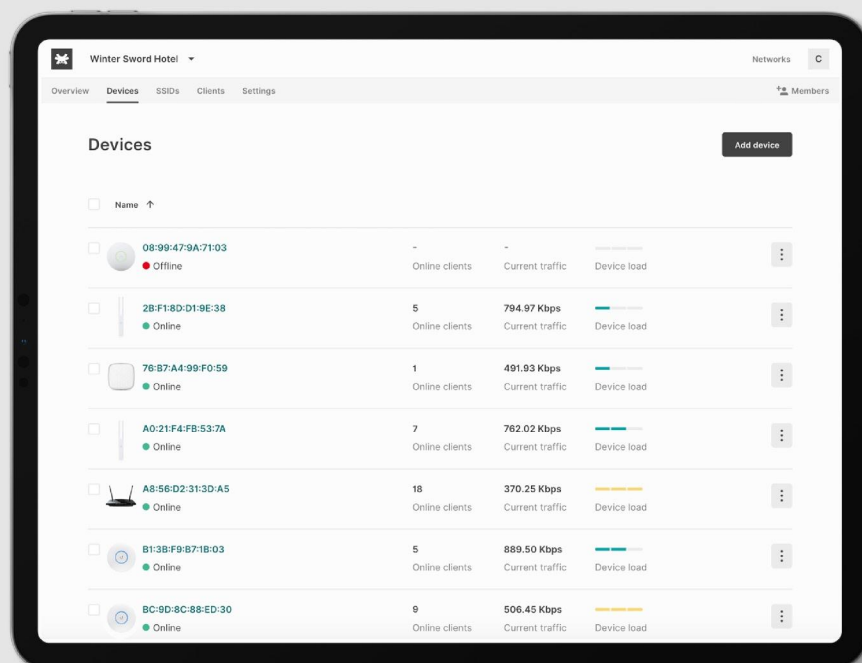

# Manage Wi-Fi Access Points from a single dashboard

The cloud management software Tanaza (app.tanaza.com) is the ideal platform for networks administrators to manage their own Wi-Fi infrastructure. It allows remote deployment, configuration and troubleshooting of WiFi networks from an intuitive and responsive dashboard.

# Features

<b>ACCOUNT MANAGEMENT</b>	Multi-sites management	✓
	Multi-organization management	✓
	Multi-role permissions	✓
	Inventory management at account level	✓
	Multiple languages	✓
	Multiple time zones	✓
<b>CLOUD PLATFORM</b>	Hosted on AWS	✓
	Availability 99,99%	✓
	Fully responsive. All features are available via mobile	✓
<b>NETWORKS MONITORING</b>	Access point geolocalization on map	✓
	Real-time network statistics	✓
	Access point load and memory monitoring	✓
	Email alert notifications	✓
	Remote Syslog	✓
	Connection tracking to Remote Syslog	✓
<b>DIAGNOSTIC TOOLS</b>	Access point local interface (read only)	✓
	Blink APs	✓
	Ping tool	✓