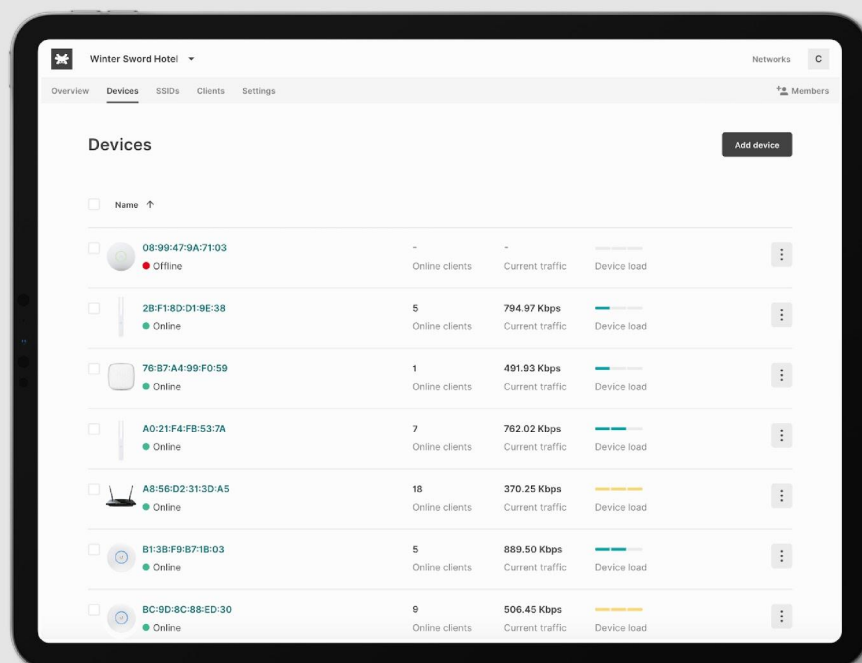

# Manage Wi-Fi Access Points from a single dashboard

The cloud management software Tanaza (app.tanaza.com) is the ideal platform for networks administrators to manage their own Wi-Fi infrastructure. It allows remote deployment, configuration and troubleshooting of WiFi networks from an intuitive and responsive dashboard.

# Features

<b>ACCOUNT MANAGEMENT</b>	Multi-sites management	✓
	Multi-organization management	✓
	Multi-role permissions	✓
	Inventory management at account level	✓
	Multiple languages	✓
	Multiple time zones	✓
<b>CLOUD PLATFORM</b>	Hosted on AWS	✓
	Availability 99,99%	✓
	Fully responsive. All features are available via mobile	✓
<b>NETWORKS MONITORING</b>	Access point geolocalization on map	✓
	Real-time network statistics	✓
	Access point load and memory monitoring	✓
	Email alert notifications	✓
	Remote Syslog	✓
	Connection tracking to Remote Syslog	✓
<b>DIAGNOSTIC TOOLS</b>	Access point local interface (read only)	✓
	Blink APs	✓
	Ping tool	✓