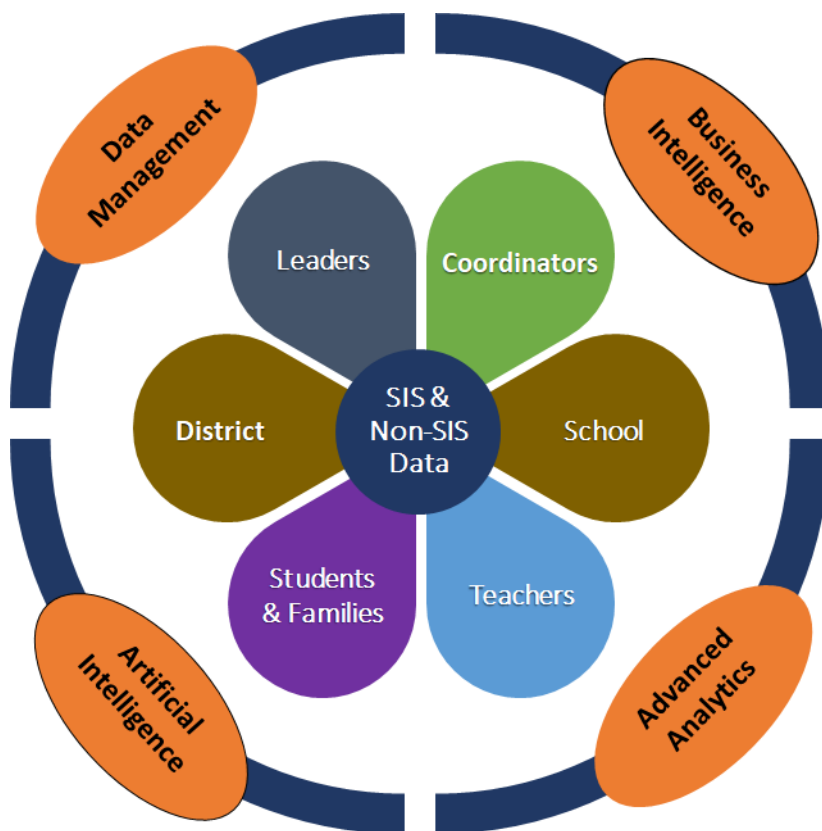

District360 is a K-12 analytics and data management solution from Assure's education practice that provides insight, hindsight, and foresight from Student Information Systems (SIS) such as PowerSchool and non-SIS sources, enabling District and School Leaders, Coordinators, Teachers, Students, and Families with the right data, at the right time for better decision making.