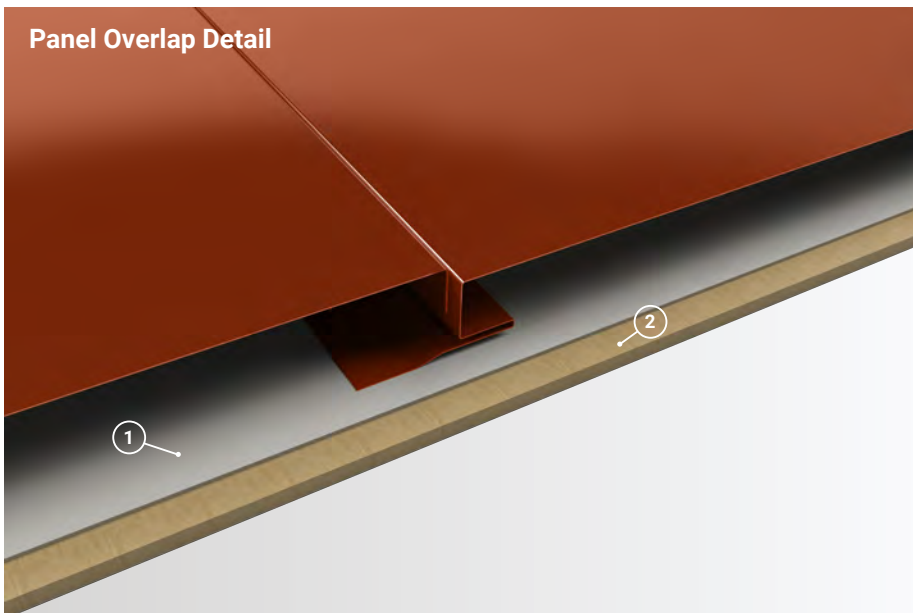

Panel Overlap Detail

1. **Underlayment:** Semi-Permeable Vapor Barrier
2. **Substrate:** Plywood substrate material shown

Wall Coverage	12"-16"
Reveal Widths	Flush to 1"
Panel Gauges	24*, 26, 28
Fastener Options	Concealed Fastener
Panel Length	3' to 30'+
Relief Height	7/8"
Variegated Assembly	Available
Stiffener Options	None, Single V, Double V
Striations	Available
Warranty	Based on Paint System
For more information	1.877.783.3568

* Grade 50

Version 3.2, 4/2018

J Trim

Double J Trim

Reverse J Trim

F & J Trim

F Trim

Sidewall

Outside Corner

Outside Corner 2

Inside Corner

Inside Corner 2

Inside Corner Closure

Base Trim

Double Base Trim

Broom Base