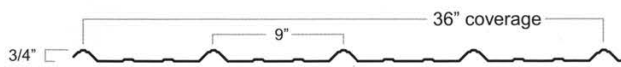

3' COVERAGE PANELS

Tuf-Rib Panel Profile ★