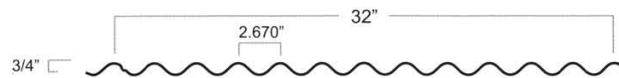

3' COVERAGE PANELS

Tuf-Rib Panel Profile ★

Dakota Drain Panel Profile °

Platte River Panel (PRP) Profile °

Soffit Panel

2.67" x 3/4" Corrugated Profile

WE OFFER MANY OTHER CUSTOM COLORS AND PROFILES NOT INCLUDED ON THIS CHART