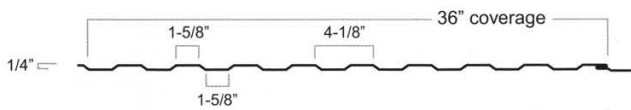

3' COVERAGE PANELS

Tuf-Rib Panel Profile ★

Dakota Drain Panel Profile °

Platte River Panel (PRP) Profile °

Soffit Panel

2.67" x 3/4" Corrugated Profile

WE OFFER MANY OTHER CUSTOM COLORS AND PROFILES NOT INCLUDED ON THIS CHART