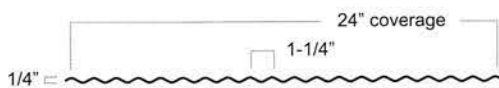

DARK BROWN
TSR 30 E.88 SRI 31

COLONIAL RED
TSR 34 E.87 SRI 36

GALVALUME

GALVANIZED[§]

**BRIDGER STEEL
PREMIER SPECIALTY FINISHES**

REZIBOND[§]
28 GA

BONDERIZED[§]
24 GA

TRUTEN A606[§]
22 GA

TRUTEN A1008[§]
22 GA

CORRUGATED PANEL PROFILES

1 1/4" Corrugated Panel Profile

2 1/2" Corrugated Panel Profile

WE OFFER MANY OTHER CUSTOM COLORS AND PROFILES NOT INCLUDED ON THIS CHART
PLEASE NOTE: See sales rep about gauges, colors and profile availability. Custom trim available with all profiles.
Lead times may vary. Oil canning is not a cause for rejection.