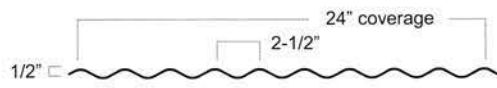

TRUTEN A1008[§]
22 GA

CORRUGATED PANEL PROFILES

1 1/4" Corrugated Panel Profile

2 1/2" Corrugated Panel Profile

WE OFFER MANY OTHER CUSTOM COLORS AND PROFILES NOT INCLUDED ON THIS CHART
PLEASE NOTE: See sales rep about gauges, colors and profile availability. Custom trim available with all profiles.
Lead times may vary. Oil canning is not a cause for rejection.