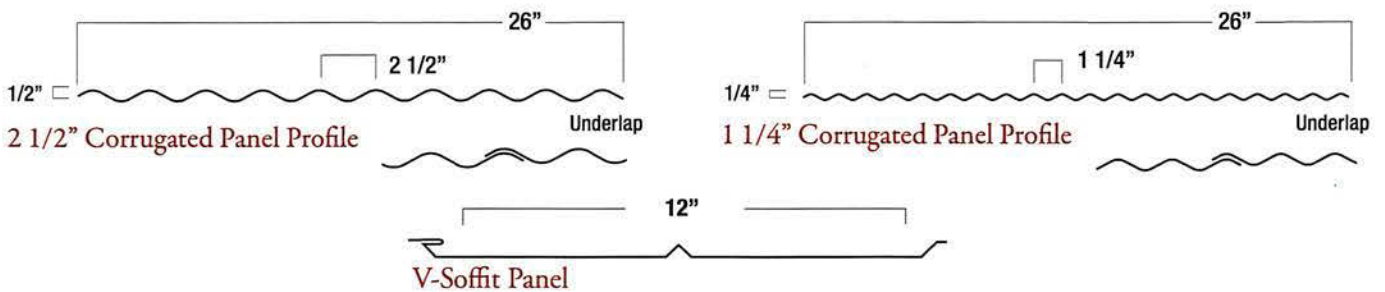

STEELSCAPE PRINTS™

BALTIC BROWN

GOLD MINE

BRIMSTONE

SAND DUNE

CEDAR BARK

PONDEROSA

28 GAUGE PANEL PROFILES