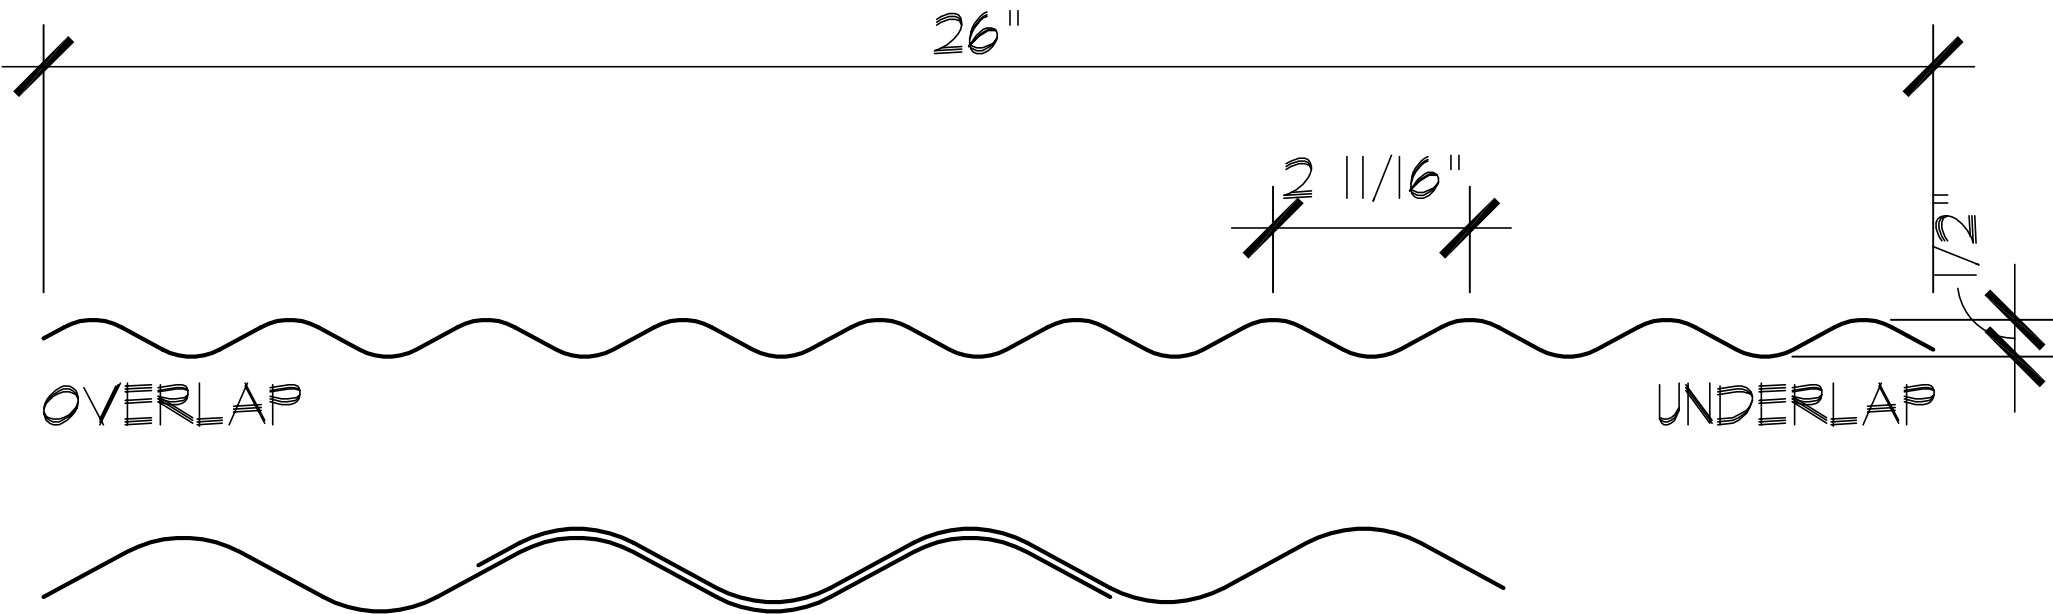

2 1/2" CORRUGATED PANEL PROFILE

24" COVERAGE